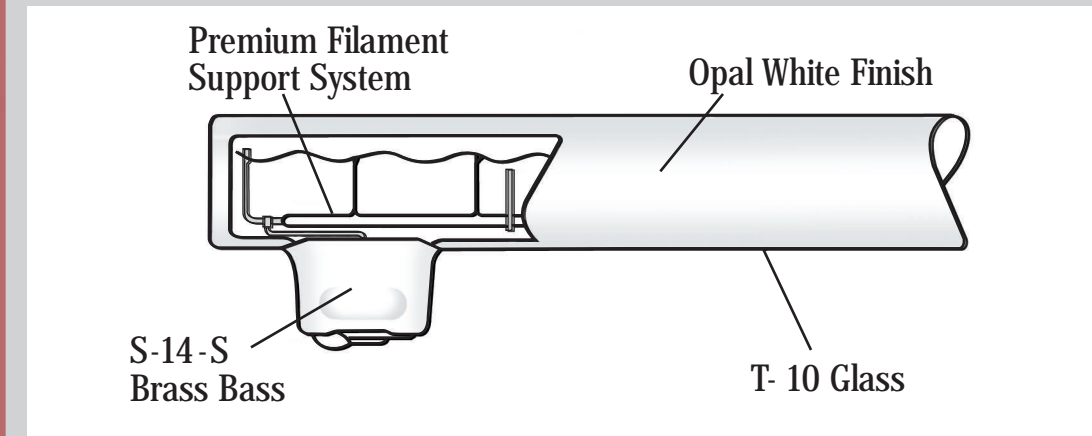

End knockouts mean no mess and no jagged edges that can cut or strip wires ... just continuous ribbons of warm light.

Lamps Snap In, Snap Out

For Easy Replacement!
Working off standard line voltage, Alinea needs no transformer or ballast.

Custom finishes are available -
Contact your AAMSCO representative

Alinea® Opalescent Lamp

THREE LENGTHS TO CHOOSE FROM ...

The Alinea Luminaire and lamp comes in three lengths; 300mm (11.8 inches), 500mm (19.88 inches) and 1000mm (39.37 inches). A true tubular incandescent, Alinea creates a warm, comforting environment. The most elegant homes deserve Alinea.