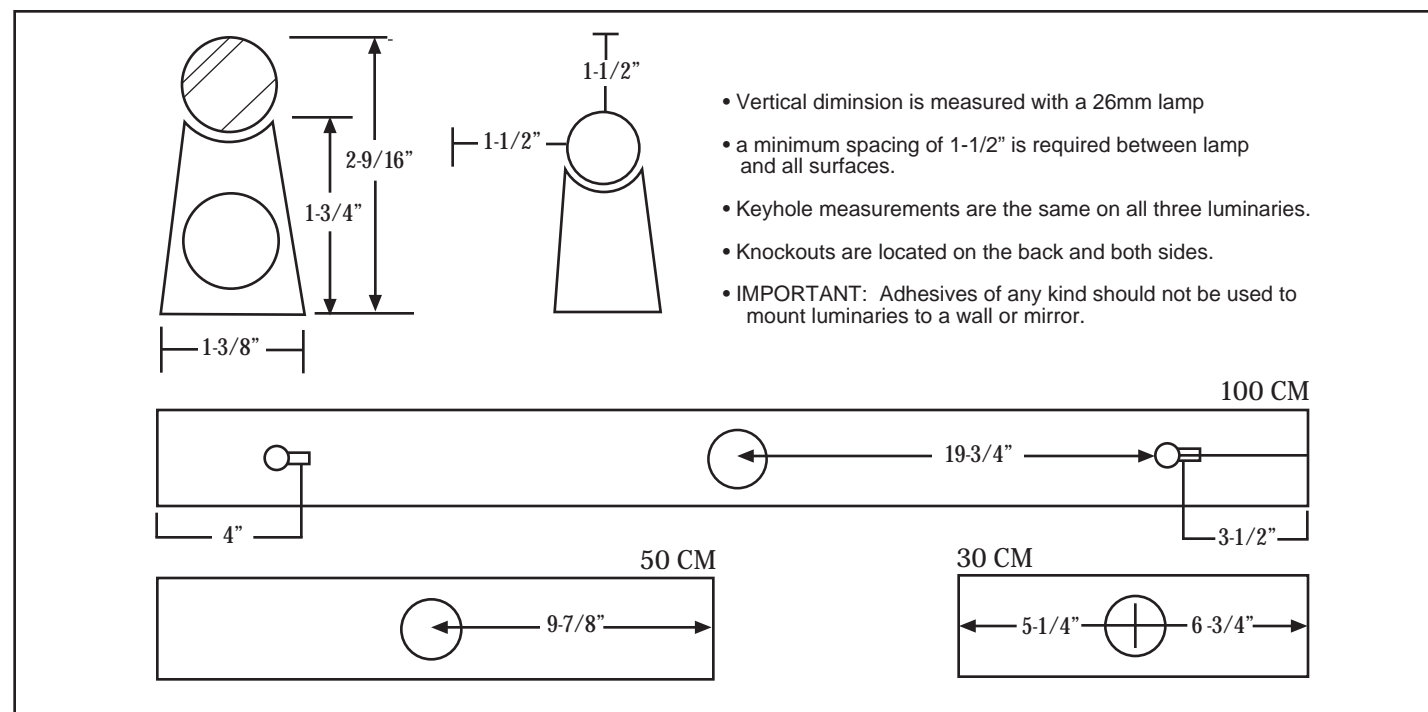

ALINEA®

Standard Specifications

Alinea Luminaires

MANUFACTURER

To be AAMSCO Lighting
Incorporated, Summerville, SC 29483

END KNOCKOUTS

Continuous run end-to-end mounting is to be accomplished through the use of factory prefabricated end knockouts, to prevent stripped wires.

MOUNTING

To utilize a junction box. Not for ceiling mounting.

KEYHOLE MOUNTING SLOTS

The fixture assembly is to have keyhole mounting slots for mounting onto walls.

LUMINAIRE

to carry a UL listing (for damp locations).

CHANNEL DESIGN

Fixture is to be designed so that the bulb fits into a channel over its entire length.

ORDERING INFORMATION

Luminaire Cat. No.	Description
30CM	30CM Alinea (11.8 inches)
50CM	50CM Alinea (19.68 inches)
100CM	100CM Alinea (39.37 inches)
Color/Finish	(Add to Catalog No.)
BE - Black Powder Coat	SN - Satin Nickel
WE - White powder Coat	PB - Polished Brass
SS - Satin Anodized Silver	PN - Polished Nickel
AG - Satin Anodized Gold	AN - Antique Nickel
PC - Polished Chrome	SB - Satin Brass
SC - Satin Chrome	AB - Antique Brass
Lamp Cat. No.	Description
LW30	30CM Opalescent lamp 35 Watt
LW50	50CM Opalescent Lamp 60 Watt
LW100	100CM Opalescent Lamp 150 Watt

Luminaires and lamps are available in 220-240 volts.
Consult factory for details.

AAMSCO is not responsible for typographical errors. Accuracy of color is limited by the printing process of brochure. Data subject to change. All dimensions nominal, please consult factory for verification.

Alinea® is a trademark of AAMSCO Lighting, Inc.

100 Lamp Light Circle • Summerville, SC 29483 • Toll Free: 1-800-221-9092 • Fax: 843-278-0001 • www.aamsco.com