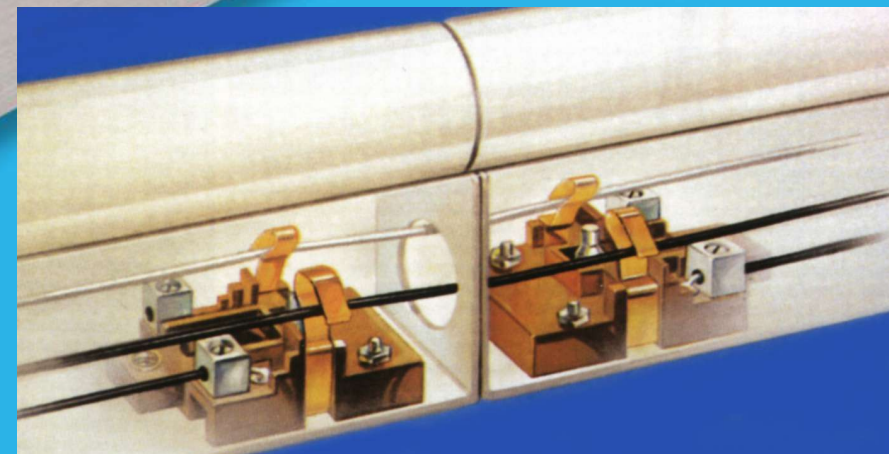

Modular design makes lamp replacement fast, safe and easy. Esthetically pleasing, the channel housing is contoured to surround the lamp.