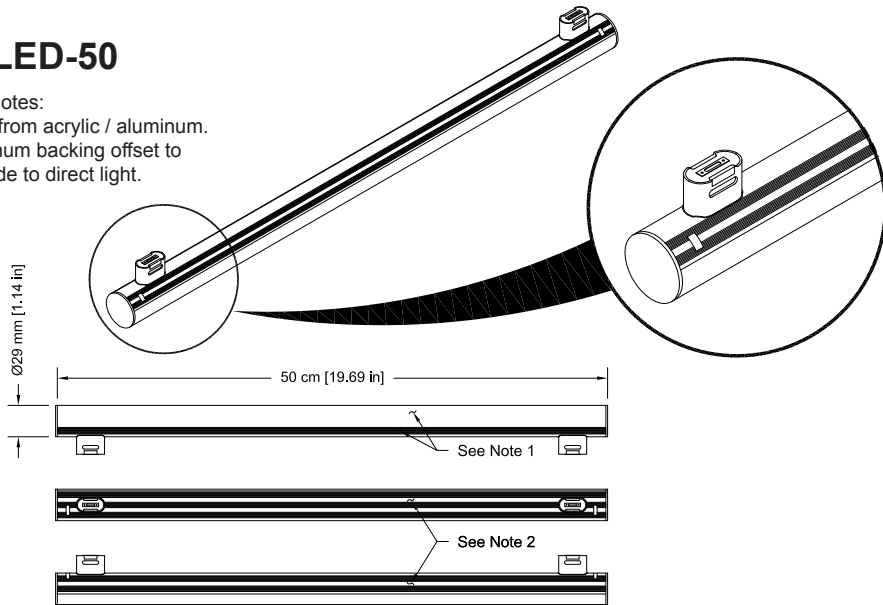

Consult factory for status of additional items.

TOLL FREE North America

1-800-221-9092 ext. 225,
M-F 8AM-5PM Eastern Time

OUTSIDE North America

+1.843.278.0000 x225

Model LED-50

General Notes:

1. Made from acrylic / aluminum.
2. Aluminum backing offset to one side to direct light.

Model LED-100

General Notes:

1. Made from acrylic / aluminum.
2. Aluminum backing offset to one side to direct light.