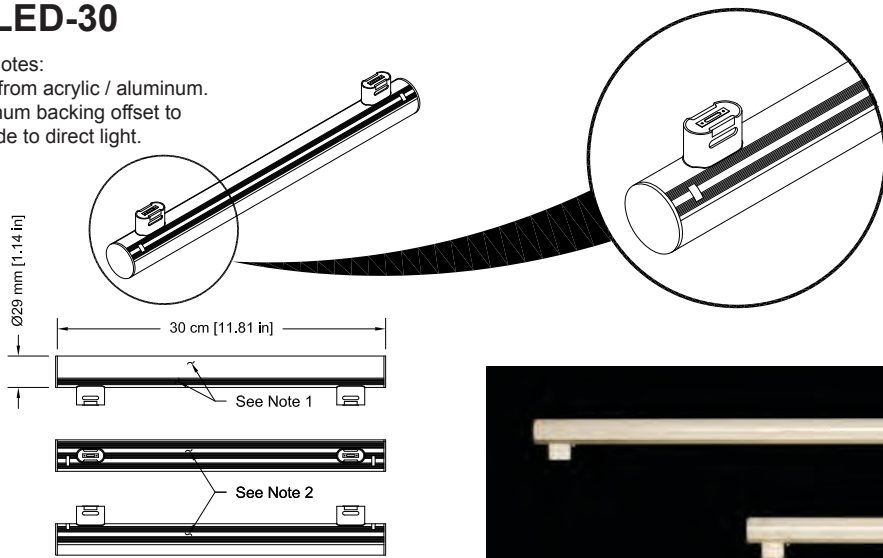

Amazing! Alinea®

NOW AVAILABLE IN
LED

America's first UL listed incandescent Architectural Lamp fixture
Now available in a LED version

- Same warm 2700K as the incandescent
- Needs no transformer or ballast
- Works on 100–240 volts (277-volt available, consult factory)
- 25,000 hour estimated average life versus 1,000-hour incandescent it replaces
- Directly replaces incandescent versions without modification
- LED-100 consumes 11 watts of electricity versus the 150-watt incandescent it replaces; LED-50, 6 watts, LED-30, 4 watts
- Fully dimmable using most incandescent dimmers
- 3 year warranty from date of purchase

AAMSCO LIGHTING, INC. 100 Lamp Light Circle • Summerville, SC 29483
1-800-221-9092 • Fax 843-278-0001 • www.aamsco.com

Model LED-30

General Notes:

1. Made from acrylic / aluminum.
2. Aluminum backing offset to one side to direct light.

Consult factory for status of additional items.

TOLL FREE North America

1-800-221-9092 ext. 225,
M-F 8AM-5PM Eastern Time

OUTSIDE North America

+1.843.278.0000 x225

Model LED-50

General Notes:

1. Made from acrylic / aluminum.
2. Aluminum backing offset to one side to direct light.

Model LED-100

General Notes:

1. Made from acrylic / aluminum.
2. Aluminum backing offset to one side to direct light.