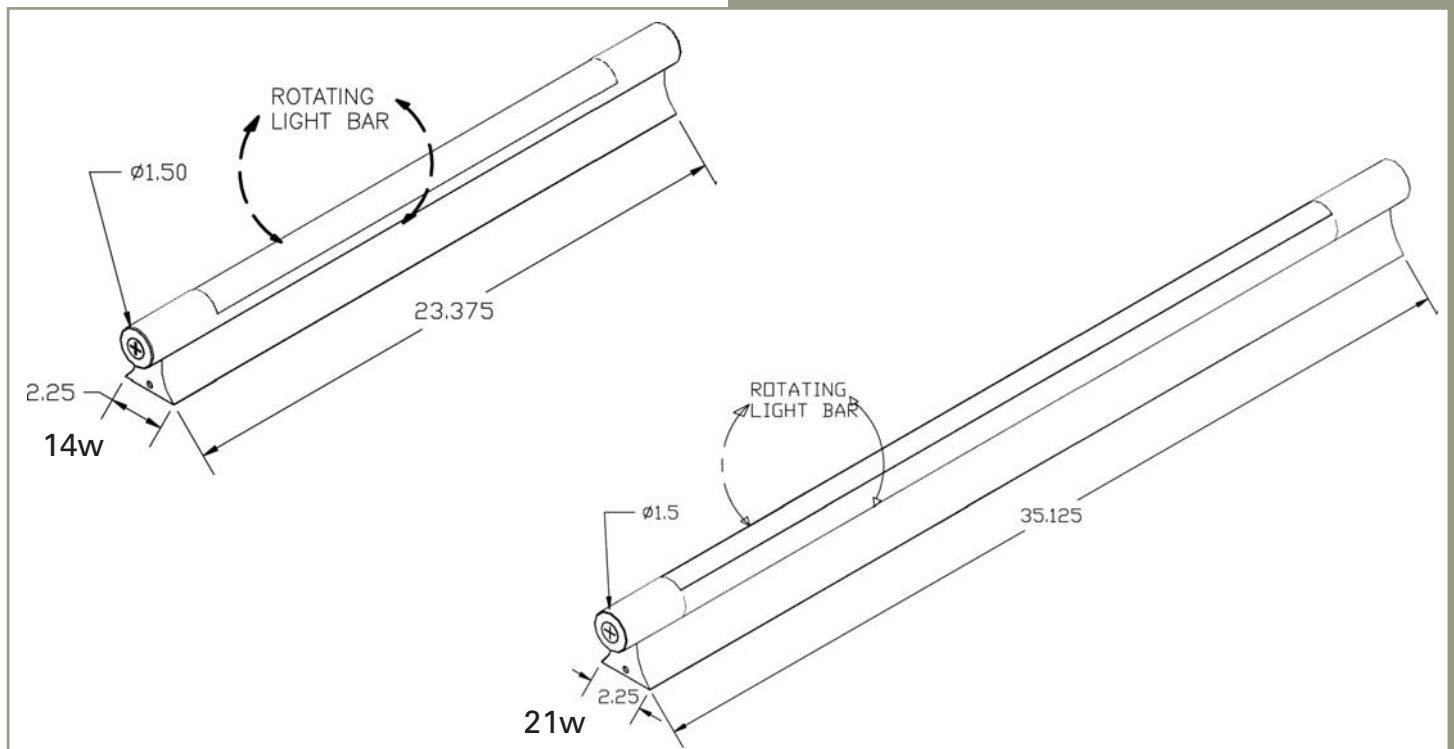

The swivel window lets you aim the light to increase or decrease the direction of the beam pattern. The swivel feature makes the

Residential – Hospitality – Custom
www.aamsco.com

Alinea[®]

360 Swivel Fixture

TECHNICAL AND ORDERING DATA

- Voltage: 120 V
- Ballast: Electronic high power factor
- Mounting: The housing assembly is provided with keyhole slots for mounting to a mechanically sound surface

FOR SURFACE MOUNT ONLY!

- ETL listed for damp locations (USA & Canada)
- ADA: Conforms to the Americans with Disabilities Act

Standard Specifications

Catalog	Wattage	Finish	Bulb
360T514SM	14w	matte silver	T5
360T521SM	21w	matte silver	T5