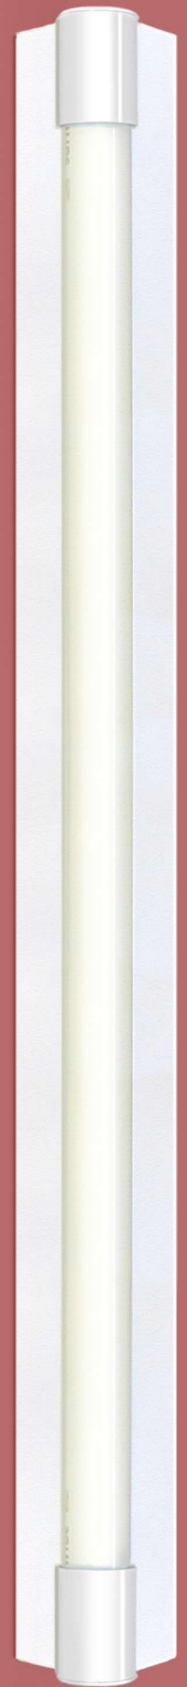

Optional Art Deco Step Cap for use with Alinea ES

Alinea ES Antique Brass

DELTA White Powder Coat

**Alinea ES and Delta,  
State of the Art Fluorescent  
Luminaires from AAMSCO**

The light is distortion free. The color rendering quality is excellent, as high as 98 C.R.I. The luminaires are sleek and streamlined, yet they discretely contain the industry's most compact electronic ballasts. Both are energy efficient without sacrificing design. AAMSCO has taken fluorescent lighting one step further.

The timeless classic design of the Alinea ES enhances the beauty of the linear lamp. The profile of the Delta makes a bolder design statement while maintaining a clean, crisp appearance.

**Energy Efficient**