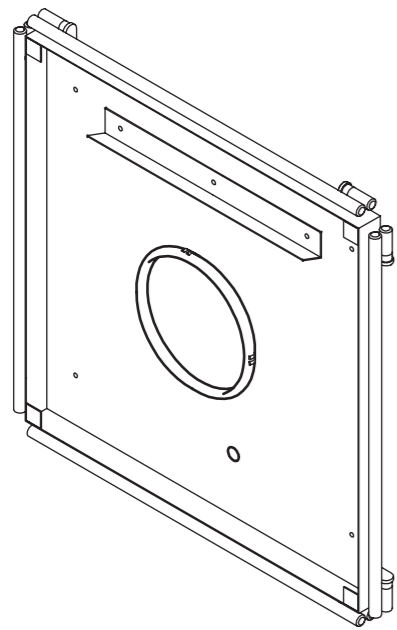

MIRROR-LUX[®] ONYX/LUSTRE

TECHNICAL AND ORDERING DATA

The intelligent alternative sourcesm

Standard Specifications

- Voltage: 120(220 available, consult factory)
- Ballast: Electronic high power factor
- 2-Lamp and 4-Lamp versions available (only 2 lamps operate at a time)
- On 4-lamp version, you have a choice of 2 available Kelvin temps
- Mounting: Mounting holes (four) provided for mounting to mechanically sound surface
- Recessed mounting kit offered as an available option
- ETL Listed for damp locations
- ADA: Conforms to the regulations of all the Americans with Disabilities Act

* For custom shapes and sizes, please consult factory.

SPECIFICATIONS (SCALE 1/8" = 1")

- O/S DIMENSIONS -32.5" WIDE X 42.5" HEIGHT
- ALUMINIUM BOX- 26W" X 35H"
- LIGHT STRIP STARTS 4.25" FROM MIRROR EDGE
- SAND BLASTED WINDOW SECTION-2"W X30"H
- BULB TO BE F21T5 X 2 (34")
- ELECTRONIC BALLAST
- RE-LAMPING BY REMOVING GLASS
- PLEASE ALLOW SPACE AT THE SIDES OF MIRROR FOR RELAMPING