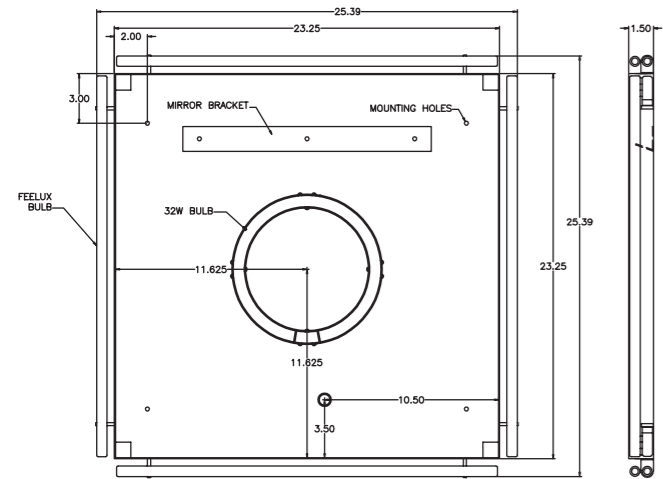

MIRROR-LUX[®] ONYX/LUSTRE

TECHNICAL AND ORDERING DATA

The intelligent alternative sourcesm

Standard Specifications

- Voltage: 120(220 available, consult factory)
- Ballast: Electronic high power factor
- 2-Lamp and 4-Lamp versions available (only 2 lamps operate at a time)
- On 4-lamp version, you have a choice of 2 available Kelvin temps
- Mounting: Mounting holes (four) provided for mounting to mechanically sound surface
- Recessed mounting kit offered as an available option
- ETL Listed for damp locations
- ADA: Conforms to the regulations of all the Americans with Disabilities Act

* For custom shapes and sizes, please consult factory.

SPECIFICATIONS (SCALE 1/8" = 1")

- O/S DIMENSIONS -32.5" WIDE X 42.5" HEIGHT
- ALUMINIUM BOX- 26W" X 35H"
- LIGHT STRIP STARTS 4.25" FROM MIRROR EDGE
- SAND BLASTED WINDOW SECTION-2"W X30"H
- BULB TO BE F21T5 X 2 (34")
- ELECTRONIC BALLAST
- RE-LAMPING BY REMOVING GLASS
- PLEASE ALLOW SPACE AT THE SIDES OF MIRROR FOR RELAMPING