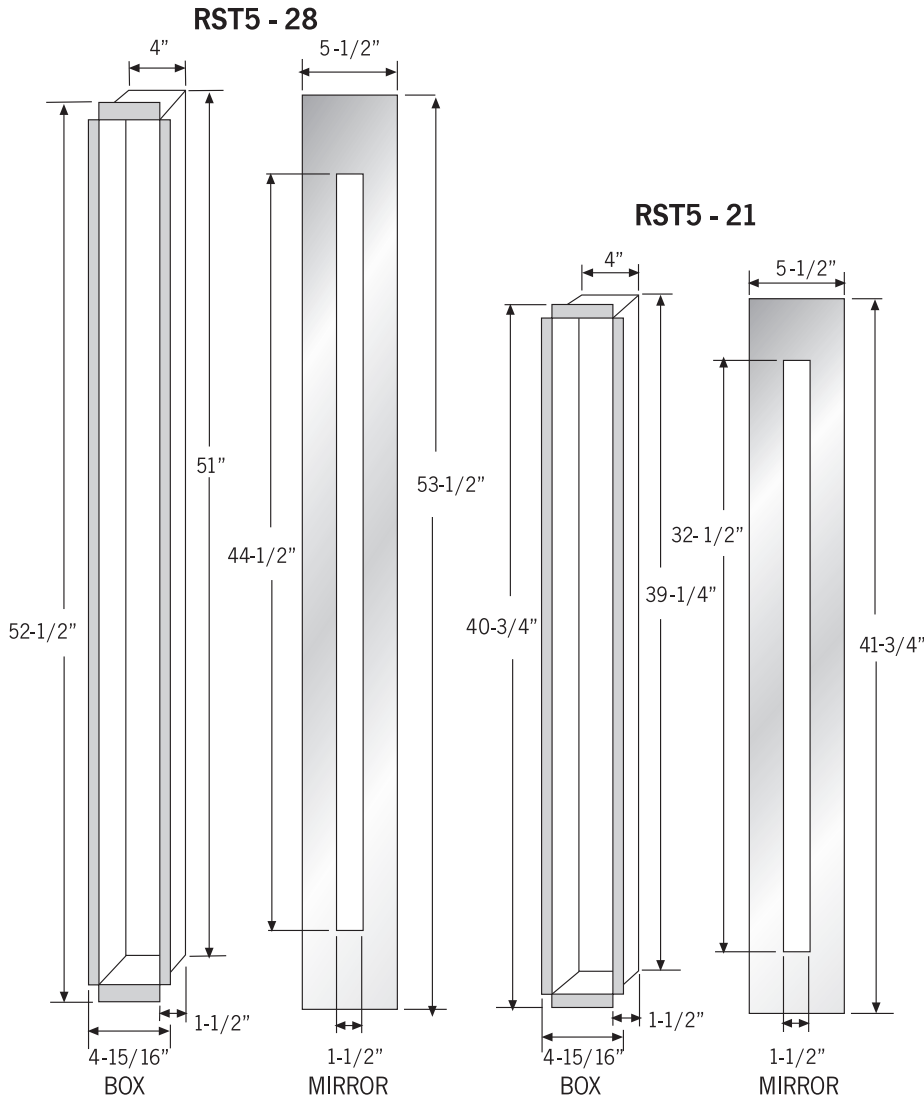

Introducing the
MIRROR-LUX[®] RST5

The newest addition to AAMSCO Lighting's collection of energy saving bath and vanity luminaries.

AAMSCO LIGHTING, INC. 100 Lamp Light Circle • Summerville, SC 29483
1-800-221-9092 • Fax 843-278-0001 • www.aamsco.com

MIRROR-LUX[®] RST5

TECHNICAL AND ORDERING DATA

Standard Specifications

- **Voltage:** 120 (220 available, consult factory).
- **Ballast:** Electronic high power factor.
- **Dimming Ballast:** Option available.
- **Knock Out:** MC cable is inserted through 1/2" KO's. No electrical box is required.
- **Knock out Position:**
3" from bottom.
3" from left side (box facing front).
- **Mounting:** Mounting holes (four) provided for mounting to mechanically sound surface 1-1/2" from top and bottom, 1" from sides.

- **ETL Listed** for recessed damp locations.
- * For custom shapes and sizes, please contact factory.

Catalog

MIRROR-LUX RST5-21

Lamp Type

TL5 21W
F21 T-5

Wattage

21W

Available Kelvin Temps

2700, 3000, 3500, 4100, 6500

MIRROR-LUX RST5-28

TL5 28W
F21 T-5

28W

2700, 3000, 3500, 4100, 6500

AAMSCO LIGHTING, INC. 100 Lamp Light Circle • Summerville, SC 29483
1-800-221-9092 • Fax 843-278-0001 • www.aamsco.com