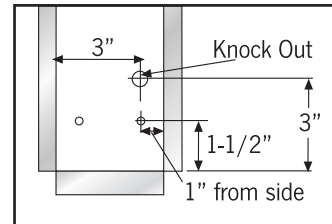

MIRROR-LUX[®] RST5

TECHNICAL AND ORDERING DATA

Standard Specifications

- **Voltage:** 120 (220 available, consult factory).
- **Ballast:** Electronic high power factor.
- **Dimming Ballast:** Option available.
- **Knock Out:** MC cable is inserted through 1/2" KO's. No electrical box is required.
- **Knock out Position:**
3" from bottom.
3" from left side (box facing front).
- **Mounting:** Mounting holes (four) provided for mounting to mechanically sound surface 1-1/2" from top and bottom, 1" from sides.