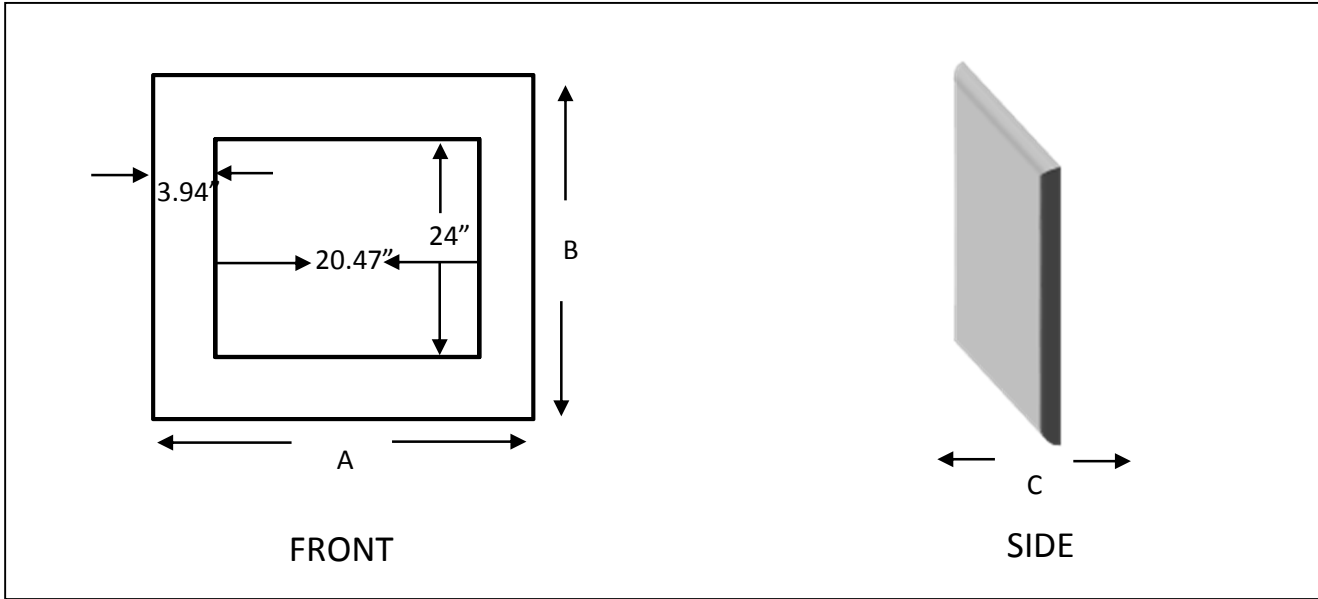

## LED BACKLIT MIRROR

*This mirror is set on an LED illuminated satin glass base. The mirror overlays the glass with a backlit glow, providing a 3D appearance.*

100 Lamp Light Circle / Summerville, SC 29483/ 800-221-9092

Model No.	Wattage	Lumens	Color Temp.	Dimensions
ALLEGRO-7281	11W	660	2600K-2800K	A=28.34" B=31.88" C=1.38"

\*dimensions are subject to +/- 1/8" tolerance