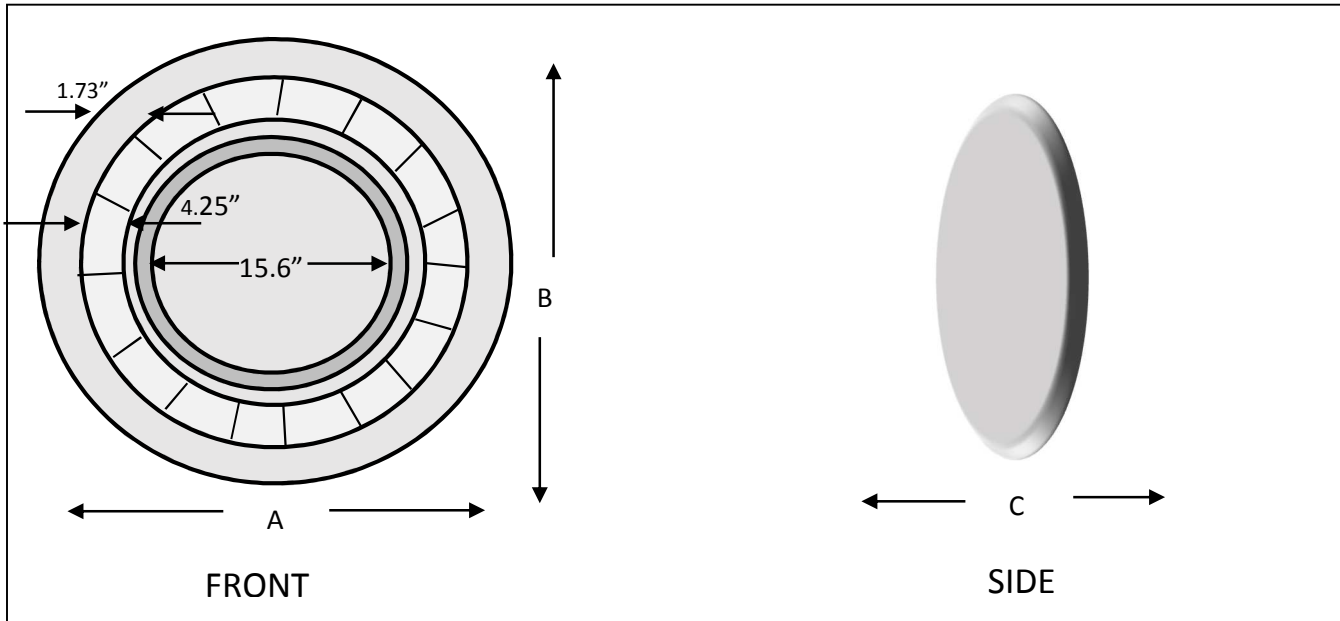

JUPITER

LED BACKLIT MIRROR

This round mirror has a decorative, circular pattern. The entire pattern is backlit with LEDs.

JUPITER

Model No.	Wattage	Lumens	Color Temp.	Dimensions
JUPITER-7070	31W	1965	2600-2800K	A=27.55" B=27.55" C=1.73"

*dimensions are subject to +/- 1/8" tolerance

SPECIFICATIONS & FEATURES:

- Surface mounted
- 120V Non dimming
- 30,000 hours life
- CRI: >80 (CRI: >90 available on request)
- ETL Listed
- Conforms to ADA guidelines
- IP55 Rated
- Custom sizes available; consult factory
- Optional motion &/or touch intensity sensor available