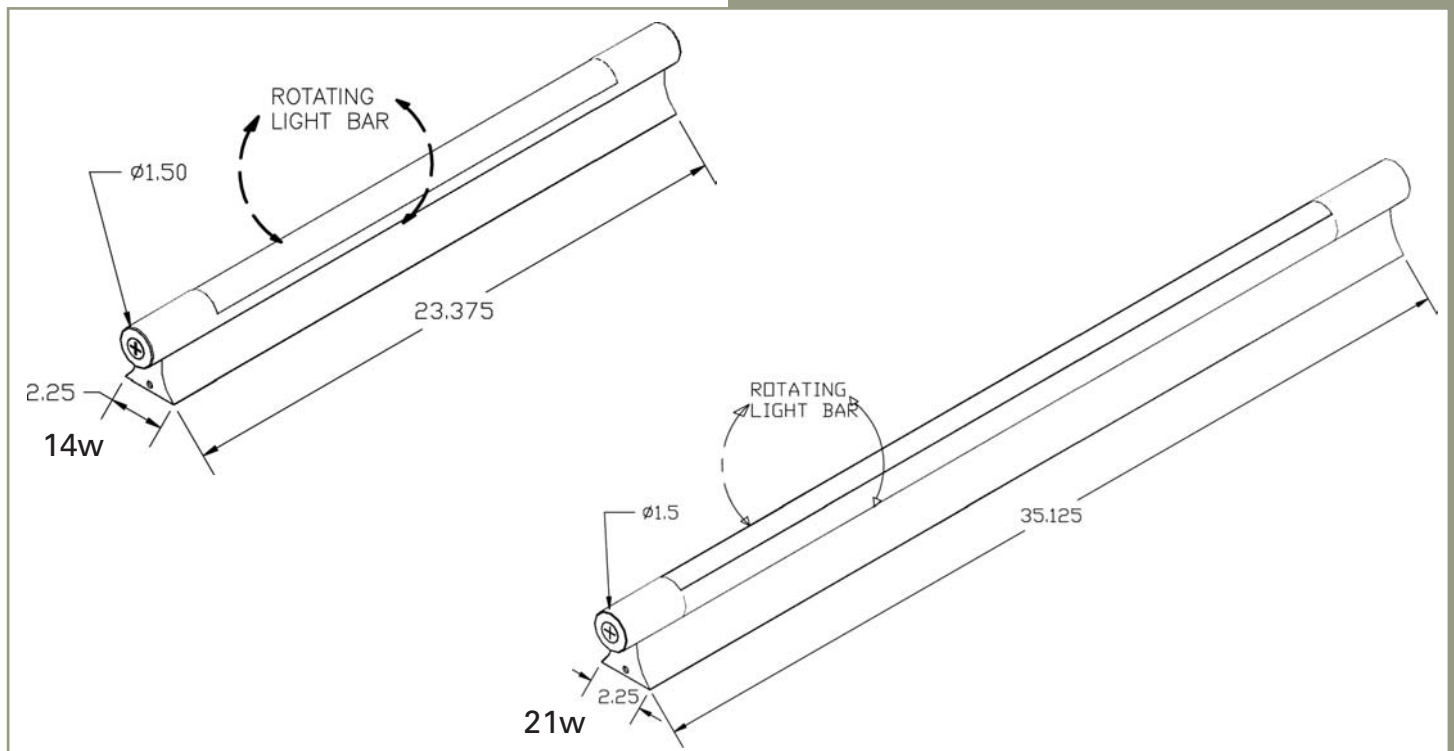

Alinea®

360 Swivel Fixture

TECHNICAL AND ORDERING DATA

- Voltage: 120 V
- Ballast: Electronic high power factor
- Mounting: The housing assembly is provided with keyhole slots for mounting to a mechanically sound surface

FOR SURFACE MOUNT ONLY!

- ETL listed for damp locations (USA & Canada)
- ADA: Conforms to the Americans with Disabilities Act

Standard Specifications

Catalog	Wattage	Finish	Bulb
360T514SM	14w	matte silver	T5
360T521SM	21w	matte silver	T5

The intelligent alternative source^{sm}

AAMSCO LIGHTING, INC.

100 Lamp Light Circle
Summerville, SC 29483
Phone 843-278-0000
Fax 843-278-0001

Residential – Hospitality – Custom
www.aamsco.com