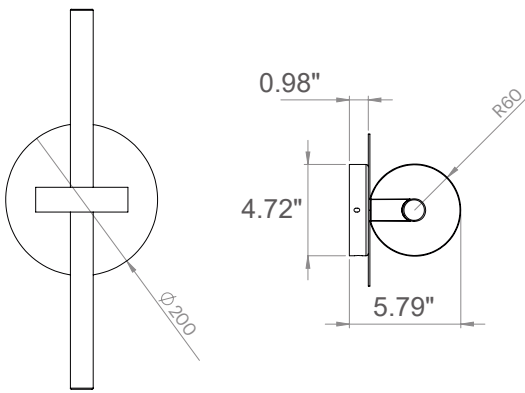

# equator

## s14d

|                   |                                   |
|-------------------|-----------------------------------|
| materials         | powder coated steel, glass, brass |
| color             | gold, black                       |
| socket            | s14d                              |
| lamp included     | yes                               |
| s14d LED lamp     | 7W-535lm-2400K                    |
| dimnable          | yes                               |
| dimmer            | not included                      |
| width             | 7.87"                             |
| height            | 19.68"                            |
| depth             | 5.79"                             |
| operation voltage | 120                               |
| protection type   | IP20                              |
| energy efficiency | B                                 |

### variations

S14d LED lamp  
clear  
19.68"

S14d LED lamp  
opal  
19.68"