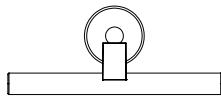

piano

s14d

materials	powder coated steel, glass
color	black
socket	s14d
lamp included	yes
s14d LED lamp	5W-350lm-2400K
dimmable	yes
dimmer	not included
width	11.81"
height	4.88"
depth	5.82"
operation voltage	120
protection type	IP20
energy efficiency	B