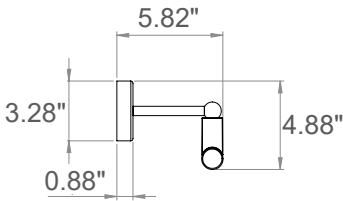

piano

s14d

materials	powder coated steel, glass
color	black
socket	s14d
lamp included	yes
s14d LED lamp	5W-350lm-2400K
dimmable	yes
dimmer	not included
width	11.81"
height	4.88"
depth	5.82"
operation voltage	120
protection type	IP20
energy efficiency	B

variations

S14d LED lamp
clear
11.81"

S14d LED lamp
opal
11.81"