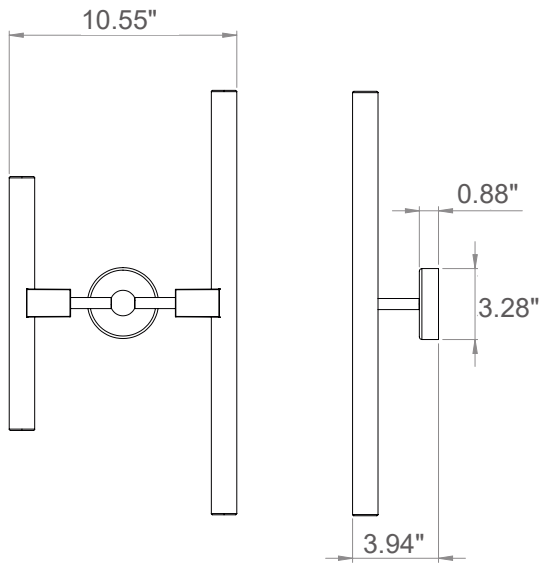

voltage

s14d

materials	powder coated steel, glass
color	black
socket	s14d
lamp included	yes
s14d LED lamp	1x5W-350lm-2400K 1x7W-535lm-2400K
dimmable	yes
dimmer	not included
width (in mm)	10.55"
height (in mm)	19.68"
depth (in mm)	3.94"
operation voltage	120
protection type	IP20

variations

S14d LED lamp
clear
11.81" and 19.68"

S14d LED lamp
opal
11.81" and 19.68"