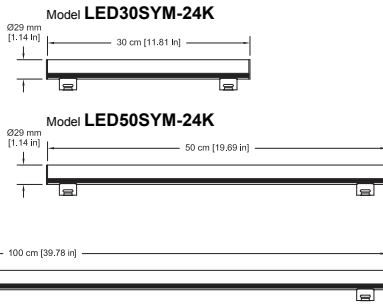

100 Lamp Light Circle • Summerville, SC 29483 • Toll Free: 1-800-221-9092 • Fax: 843-278-0001 • www.aamSCO.com

ALINEA®

BEAUTIFUL LIGHT

Linear Wall Sconce
Now available with LED!

AAMSCO LIGHTING, INC.
100 Lamp Light Circle • Summerville, SC 29483
Toll Free: 1-800-221-9092 • Fax: 843-278-0001
www.aamSCO.com