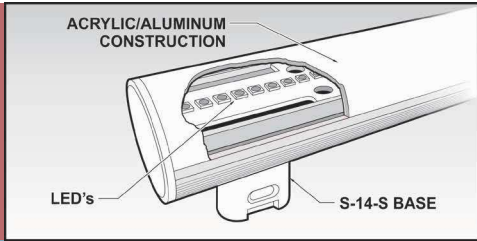

ALINEA...

ALINEA LUMINAIRE

The Beautiful Light!

Long used in the best European custom designs, Alinea is an Art Deco concept brought to perfection by American engineering and proudly made in the USA. UL listed for damp locations.

Soft and Flattering

Alinea radiates a soft warm light. By enhancing the effect of pink, brown and yellow tones, Alinea makes furnishings seem soft and cozy. Especially flattering to warm flesh tones, Alinea seems to make everything in a room more radiant and beautiful.

Unique End-to-End Mounting

For end-to-end mounting, only Alinea offers a complete system.

End knockouts mean no mess and no jagged edges that can cut or strip wires ... just continuous ribbons of warm light.

Luminaires Available in 7

Decorator Finishes

- White Powder Coat
- Polished Nickel
- Black Powder Coat
- Satin Nickel
- Satin Brushed Silver
- Satin Chrome
- Polished Chrome

Consult factory for custom finishes.

ALINEA LED

Lamps Snap In, Snap Out

Alinea LED lamps directly replace incandescent versions without modification, which facilitates end-to-end mounting and easy replacement.

Alinea LED is available in standard color temperatures of 2400K,* CRI > 80 with an estimated average life of 25,000 hours, versus the 1,000 hour incandescent lamp it replaces.