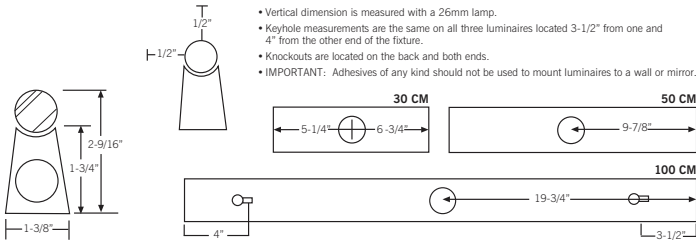

ALINEA®

1/20

LUMINAIRE ORDERING INFORMATION

Luminaire Cat. No.	Description	Color/Finish	(Add to Catalog No.)
30CM	30CM Alinea (11.8 inches)	BE - Black Powder Coat	SN - Satin Nickel
50CM	50CM Alinea (19.68 inches)	WE - White powder Coat	PN - Polished Nickel
100CM	100CM Alinea (39.37 inches)	SS - Satin Silver	SC - Satin Chrome
		PC - Polished Chrome	

LED ORDERING INFORMATION

Model	Volts	Watts	Lumens	Color Temp	Base
LED30SYM-24K	110-140V	5W	330	2400K	S14s
LED50SYM-24K	110-140V	7W	535	2400K	S14s
LED100SYM-24K	110-140V	11W	810	2400K	S14s