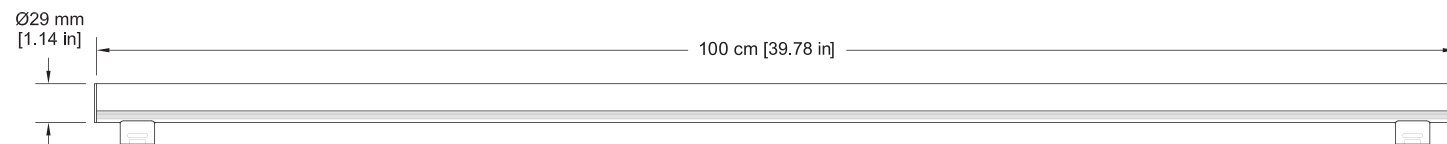

Model LED100-24K

100 Lamp Light Circle • Summerville, SC 29483 • Toll Free: 1-800-221-9092 • Fax: 843-278-0001 • www.aamsco.com

The Alinea® LED S14S Linear tube was invented and designed by AAMSCO Lighting Inc. [Delaware] and is patented in both the European Union and in the United States of America. ALINEA® is a registered trademark of AAMSCO Lighting Inc. [Delaware], and the Alinea® LED tube is covered under U.S. Patent # D 672,083 S and E.U. Patent # 001973132-0001. We attach singular importance to our aforesaid intellectual property rights and action will be taken against any party who violates these rights.

AAMSCO is not responsible for typographical errors. Accuracy of color is limited by the printing process of brochure. Data subject to change. All dimensions nominal, please consult factory for updates.