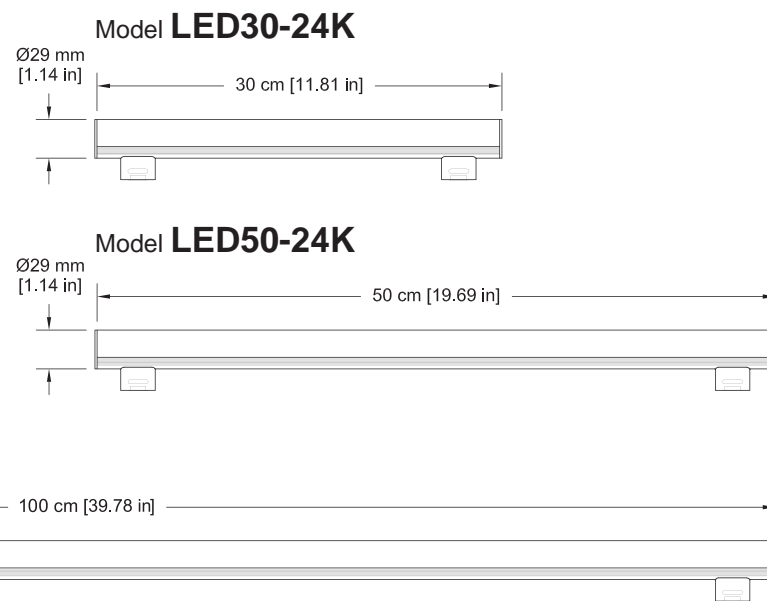

LUMINAIRE ORDERING INFORMATION

Alinea® LED lamp included

Luminaire Cat. No.	Description	Color/Finish	(Add to Catalog No.)
30CM	30CM Alinea (11.8 inches)	BE - Black Powder Coat	SN - Satin Nickel
50CM	50CM Alinea (19.68 inches)	WE - White powder Coat	PN - Polished Nickel
100CM	100CM Alinea (39.37 inches)	SS - Satin Silver	SC - Satin Chrome
(ordering code example: 30CM BE black finish including LED)		PC - Polished Chrome	

- Vertical dimension is measured with a 26mm lamp.
- Keyhole measurements are the same on all three luminaires located 3-1/2" from one and 4" from the other end of the fixture.
- Knockouts are located on the back and both ends.
- IMPORTANT: Adhesives of any kind should not be used to mount luminaires to a wall or mirror.

LED ORDERING INFORMATION

Model	Volts	Watts	Lumens	Color Temp	Base
LED30-24K	120V	5W	330	2400K	S14s
LED50-24K	120V	7W	500	2400K*	S14s
LED100-24K	120V	15W	1000	2400K*	S14s

*3500K available; consult factory