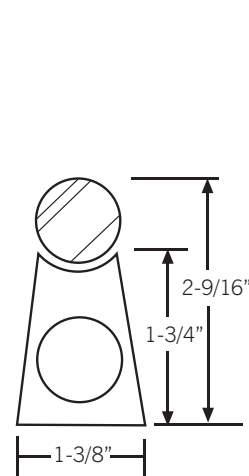

LUMINAIRE ORDERING INFORMATION

Alinea® LED lamp included

Luminaire Cat. No.	Description	Color/Finish	(Add to Catalog No.)
30CM	30CM Alinea (11.8 inches)	BE - Black Powder Coat	SN - Satin Nickel
50CM	50CM Alinea (19.68 inches)	WE - White powder Coat	PN - Polished Nickel
100CM	100CM Alinea (39.37 inches)	SS - Satin Silver	SC - Satin Chrome
(ordering code example: 30CM BE black finish including LED)		PC - Polished Chrome	

- Vertical dimension is measured with a 26mm lamp.
- Keyhole measurements are the same on all three luminaires located 3-1/2" from one and 4" from the other end of the fixture.
- Knockouts are located on the back and both ends.
- IMPORTANT: Adhesives of any kind should not be used to mount luminaires to a wall or mirror.