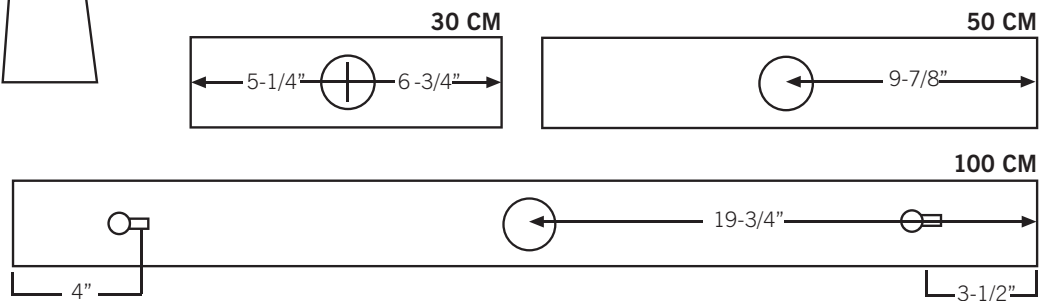

LUMINAIRE ORDERING INFORMATION

Alinea® LED lamp included

Luminaire Cat. No.	Description	Color/Finish	(Add to Catalog No.)
30CM	30CM Alinea (11.8 inches)	BE - Black Powder Coat	SN - Satin Nickel
50CM	50CM Alinea (19.68 inches)	WE - White powder Coat	PN - Polished Nickel
100CM	100CM Alinea (39.37 inches)	SS - Satin Silver	SC - Satin Chrome
(ordering code example: 30CM BE black finish including LED)		PC - Polished Chrome	

- Vertical dimension is measured with a 26mm lamp.
- Keyhole measurements are the same on all three luminaires located 3-1/2" from one and 4" from the other end of the fixture.
- Knockouts are located on the back and both ends.
- IMPORTANT: Adhesives of any kind should not be used to mount luminaires to a wall or mirror.