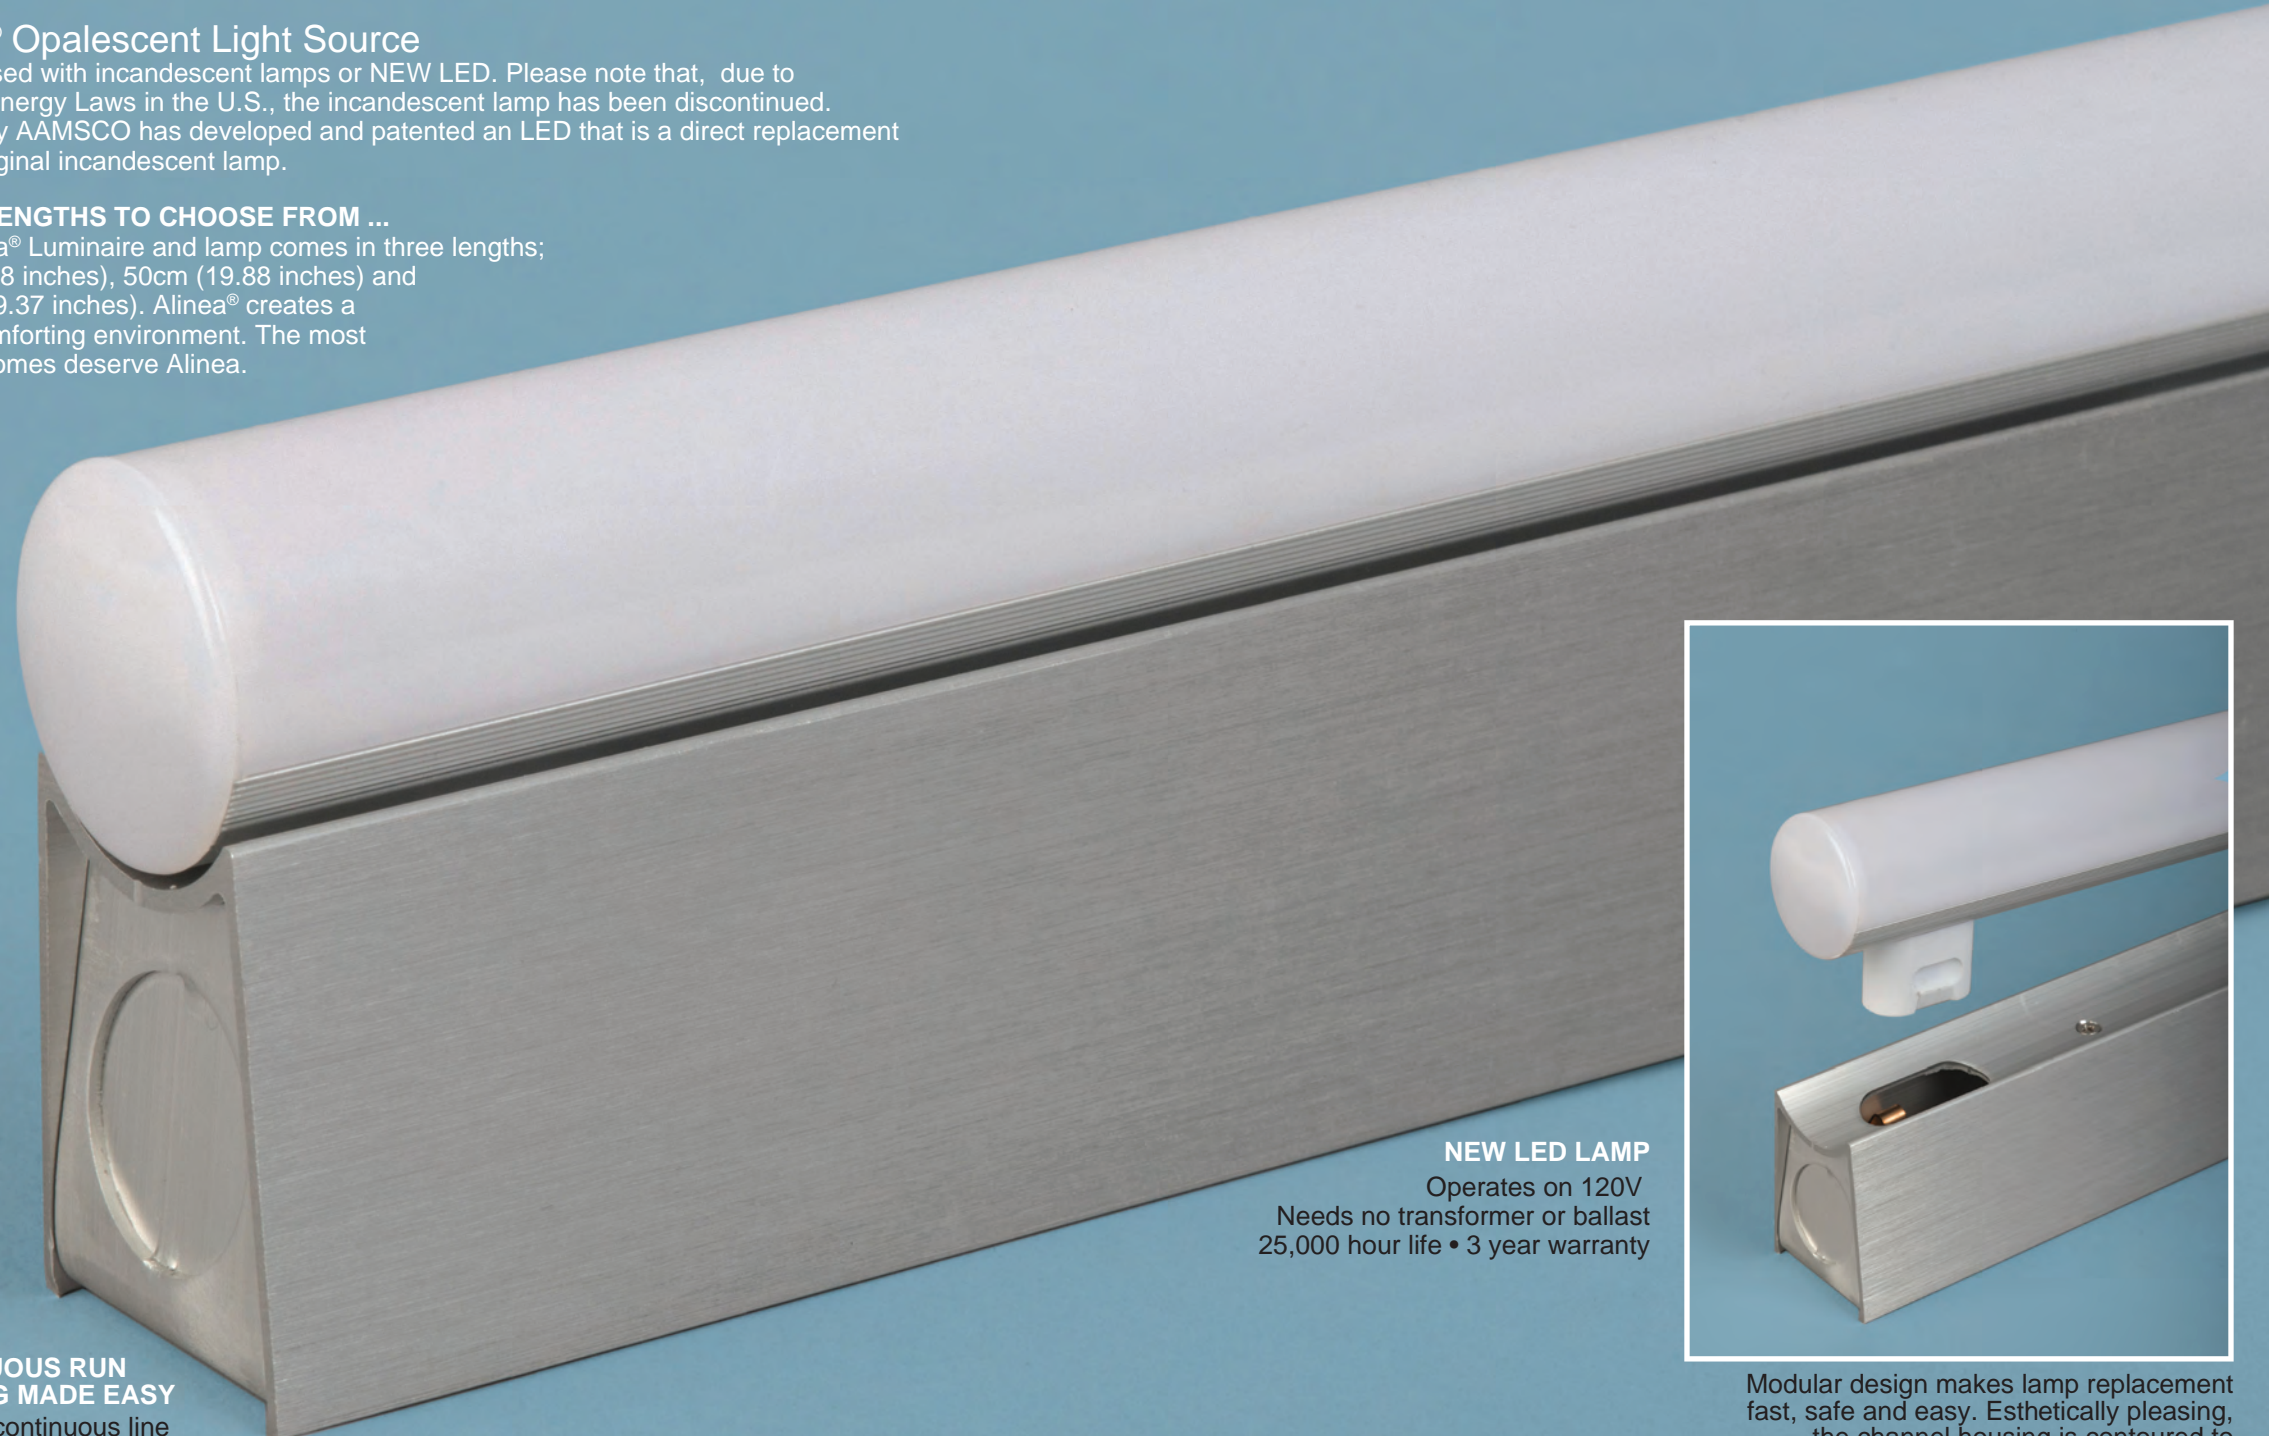

LUMINAIRE ORDERING INFORMATION

Alinea® LED lamp included

Luminaire Cat. No.	Description	Color/Finish	(Add to Catalog No.)
30CM	30CM Alinea (11.8 inches)	BE - Black Powder Coat	SN - Satin Nickel
50CM	50CM Alinea (19.68 inches)	WE - White powder Coat	PN - Polished Nickel
100CM	100CM Alinea (39.37 inches)	SS - Satin Silver	SC - Satin Chrome
(ordering code example: 30CM BE black finish including LED)		PC - Polished Chrome	

*3500K available; consult factory

Alinea® Opalescent Light Source

Can be used with incandescent lamps or NEW LED. Please note that, due to the new Energy Laws in the U.S., the incandescent lamp has been discontinued. That's why AAMSCO has developed and patented an LED that is a direct replacement for the original incandescent lamp.

THREE LENGTHS TO CHOOSE FROM ...

The Alinea® Luminaire and lamp comes in three lengths; 30cm (11.8 inches), 50cm (19.88 inches) and 100cm (39.37 inches). Alinea® creates a warm, comforting environment. The most elegant homes deserve Alinea.

Modular design makes lamp replacement fast, safe and easy. Esthetically pleasing, the channel housing is contoured to surround the lamp.