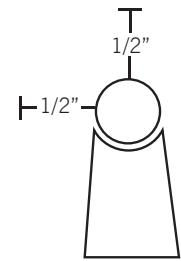

LUMINAIRE ORDERING INFORMATION

Alinea® LED lamp included

Luminaire Cat. No.	Description	Color/Finish	(Add to Catalog No.)
30CM	30CM Alinea (11.8 inches)	BE - Black Powder Coat	SN - Satin Nickel
50CM	50CM Alinea (19.68 inches)	WE - White powder Coat	PN - Polished Nickel
100CM	100CM Alinea (39.37 inches)	SS - Satin Silver	SC - Satin Chrome
(ordering code example: 30CM BE black finish including LED)		PC - Polished Chrome	

- Vertical dimension is measured with a 26mm lamp.
- Keyhole measurements are the same on all three luminaires located 3-1/2" from one and 4" from the other end of the fixture.
- Knockouts are located on the back and both ends.
- IMPORTANT: Adhesives of any kind should not be used to mount luminaires to a wall or mirror.