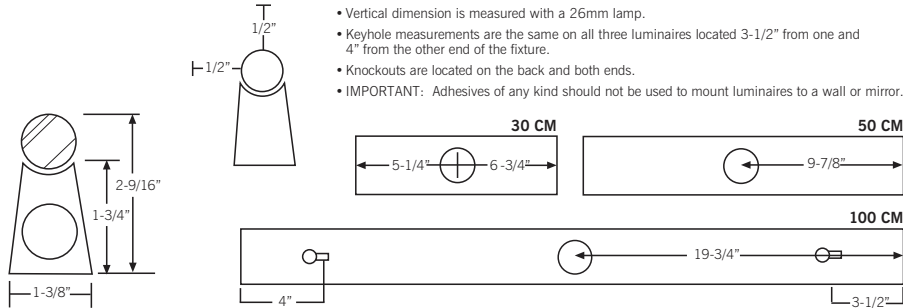

ALINEA®

11/19

LUMINAIRE ORDERING INFORMATION

Luminaire Cat. No.	Description	Color/Finish	(Add to Catalog No.)
30CM-C	30CM Alinea (11.8 inches)	BE - Black Powder Coat	SN - Satin Nickel
50CM-C	50CM Alinea (19.68 inches)	WE - White powder Coat	PN - Polished Nickel
100CM-C	100CM Alinea (39.37 inches)	SS - Satin Silver	SC - Satin Chrome
		PC - Polished Chrome	

- Vertical dimension is measured with a 26mm lamp.
- Keyhole measurements are the same on all three luminaires located 3-1/2" from one and 4" from the other end of the fixture.
- Knockouts are located on the back and both ends.
- IMPORTANT: Adhesives of any kind should not be used to mount luminaires to a wall or mirror.

LED ORDERING INFORMATION

Model	Volts	Watts	Lumens	Color Temp	Base
LED30SYM-24K	110-140V	5W	330	2400K	S14s
LED50SYM-24K	110-140V	7W	535	2400K	S14s
LED100SYM-24K	110-140V	11W	810	2400K	S14s