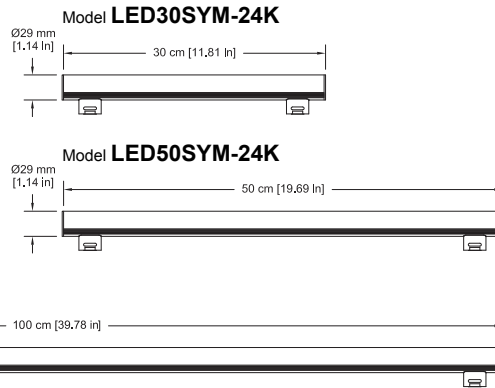

100 Lamp Light Circle • Summerville, SC 29483 • Toll Free: 1-800-221-9092 • Fax: 843-278-0001 • www.aamSCO.com