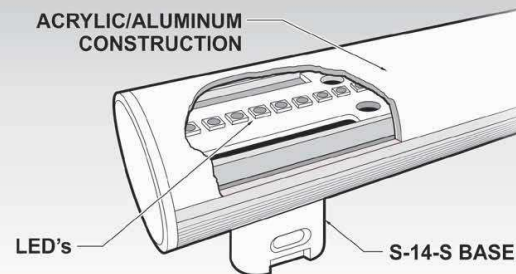

Soft and Flattering

Alinea radiates a soft warm light. By enhancing the effect of pink, brown and yellow tones, Alinea makes furnishings seem soft and cozy. Especially flattering to warm fleshtones, Alinea seems to make everything in a room more radiant and beautiful.

Unique End-to-End Mounting

For end-to-end mounting, only Alinea offers a complete system.

Futuristic in design, Alinea is perfect for accent lighting in commercial and residential buildings. Prefabricated end knockouts eliminate the need for drilling holes, saving extra contractor charges.

End knockouts mean no mess and no jagged edges that can cut or strip wires ... just continuous ribbons of warm light.

Luminaires Available in 7

Decorator Finishes

- White Powder Coat
- Polished Nickel
- Black Powder Coat
- Satin Nickel
- Satin Brushed Silver
- Satin Chrome
- Polished Chrome

Consult factory for custom finishes.

ALINEA LED

Lamps Snap In, Snap Out

Alinea LED lamps directly replace incandescent versions without modification, which facilitates end-to-end mounting and easy replacement.

Working off standard 100-140v line voltage, Alinea LED needs no transformer or ballast (240- & 277-volt available, consult factory).

Alinea LED is available in standard color temperatures of 2400K,* CRI >80 with an estimated average life of 25,000 hours, versus the 1,000 hour incandescent lamp it replaces.

Alinea® Opalescent Light Source

Can be used with incandescent lamps or NEW LED. Please note that, due to the new Energy Laws in the U.S., the incandescent lamp has been discontinued. That's why AAMSCO has developed and patented an LED that is a direct replacement for the original incandescent lamp.

THREE LENGTHS TO CHOOSE FROM ...

The Alinea Luminaire and lamp comes in three lengths; 30cm (11.8 inches), 50cm (19.88 inches) and 100cm (39.37 inches). Alinea creates a warm, comforting environment. The most elegant homes deserve Alinea.

CONTINUOUS RUN LIGHTING MADE EASY
Create a continuous line of light by mounting Alineas end-to-end.

NEW LED LAMP
Operates on 110-140V
Needs no transformer or ballast
25,000 hour life • 3 year warranty

Modular design makes lamp replacement fast, safe and easy. Esthetically pleasing, the channel housing is contoured to surround the lamp.