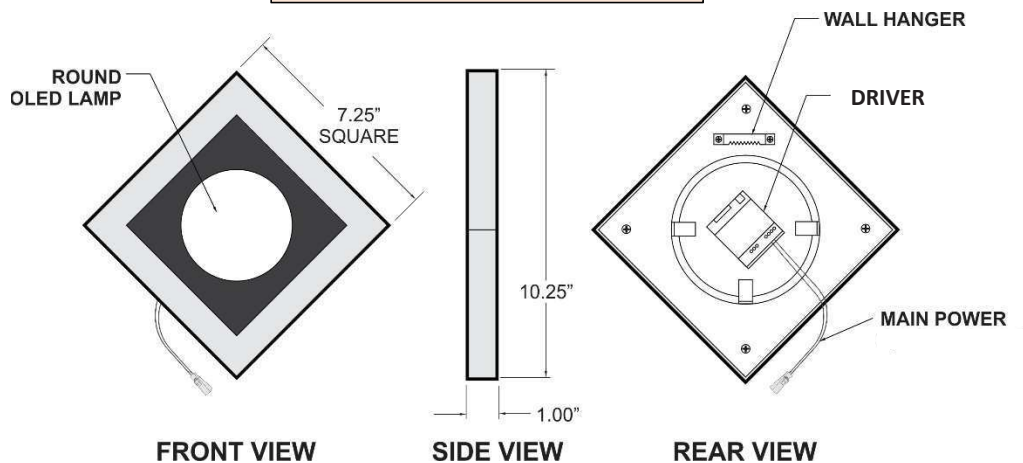

COMBO WOOD-METAL VERSION

www.aamsco.com

100 LAMP LIGHT CIRCLE
SUMMERVILLE, SC 29483
800-221-9092 3/20