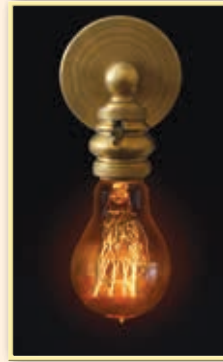

Light Bulbs

Authentically detailed exactly like the originals invented by Thomas Alva Edison, these bulbs are authentic right down to their looped filaments and hand-exhausted tips. Ferrowatt's historic lamps are just the right finishing touch of authenticity to Victorian and Art Nouveau fixtures. Ideal for museums, historic preservation projects, traditional hotels, period homes and theatres.

F1907
15W 120V 35 lumens

F1900
40W 120V 135 lumens

F1910
40W 120V 135 lumens
60W 120V 250 lumens

F1920Q
40W 120V 135 lumens
60W 120V 250 lumens

F1920
30W 120V 200 lumens
60W 120V 250 lumens

F1893
70W 120V 138 lumens