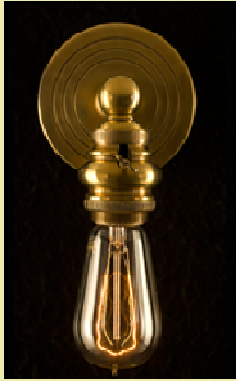

**Light Bulbs**

Authentically detailed exactly like the originals invented by Thomas Alva Edison, these bulbs are authentic right down to their looped filaments and hand-exhausted tips. Ferrowatt's historic lamps are just the right finishing touch of authenticity to Victorian and Art Nouveau fixtures. Ideal for museums, historic preservation projects, traditional hotels, period homes and theatres.