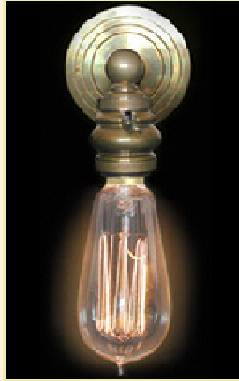

**Light Bulbs**

Authentically detailed exactly like the originals invented by Thomas Alva Edison, these bulbs are authentic right down to their looped filaments and hand-exhausted tips. Ferrowatt's historic lamps are just the right finishing touch of authenticity to Victorian and Art Nouveau fixtures. Ideal for museums, historic preservation projects, traditional hotels, period homes and theatres.

**F1900**  
40W 120V 135 lumens

**F1910**  
40W 120V 135 lumens  
60W 120V 280 lumens

**F1920Q**  
40W 120V 135 lumens  
60W 120V 850 lumens

**F1920**  
30W 120V 100 lumens

**F1930**  
30W 120V 100 lumens