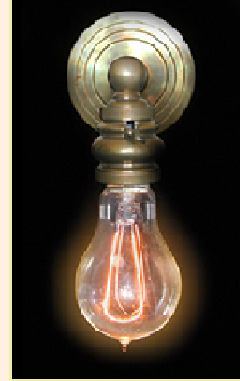

**Light Bulbs**

Authentically detailed exactly like the originals invented by Thomas Alva Edison, these bulbs are authentic right down to their looped filaments and hand-exhausted tips. Ferrowatt's historic lamps are just the right finishing touch of authenticity to Victorian and Art Nouveau fixtures. Ideal for museums, historic preservation projects, traditional hotels, period homes and theatres.

**F1900**  
40W 120V 135 lumens

**F1910**  
40W 120V 135 lumens  
60W 120V 280 lumens

**F1920Q**  
40W 120V 135 lumens  
60W 120V 850 lumens

**F1920**  
30W 120V 100 lumens

**F1930**  
30W 120V 100 lumens