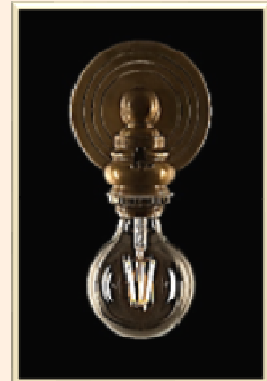

LED-G30HYBRID
4w 120V 320 lumens
6w 120v 480 lumens

CONTACT US FOR A PRICE QUOTE!

FERROWATT (a division of Aamsco Lighting, Inc.)
100 Lamp Light Circle
Summerville, SC 29483
800-221-9092 Fax: 843-278-0000
www.ferrowatt.com

*Fixtures not included

Rev.8/20