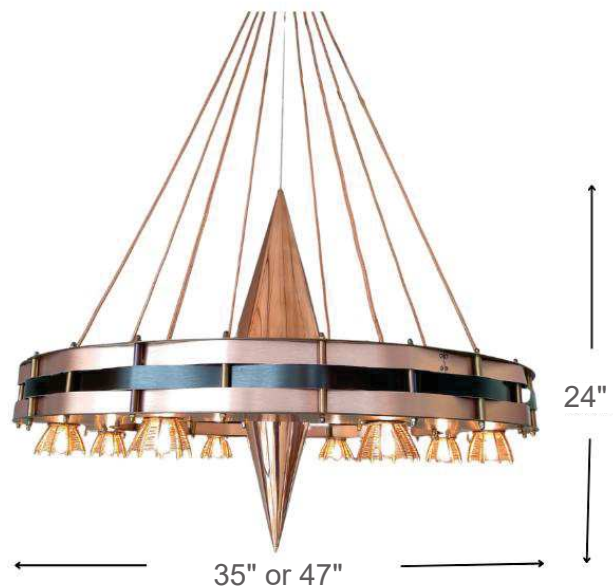

Rockchandie

The Rockchandie Chandelier is a large hoop shaped structure housing eight handwoven, copper, shades, over a brass cage and a large, woven, outer trim, with a copper pendant in the centre.

It is ideal as a feature piece in large spaces and comes in 35 inch and 47 inch diameters.

It can be produced in various finishes bringing a real wow factor and enhancing any stair void, entrance hall, or high ceiling room.

Design	Shane Holland Design Workshops
Materials	Copper, bronze and brass.
Colour	Copper, bronze and brass.
Cable Length	Std 4' variable lengths available; consult factory
Lamp type	G9 LED or halogen
Dimmable	Yes
Width	35" or 47"
Height	24"
Weight	33 lbs