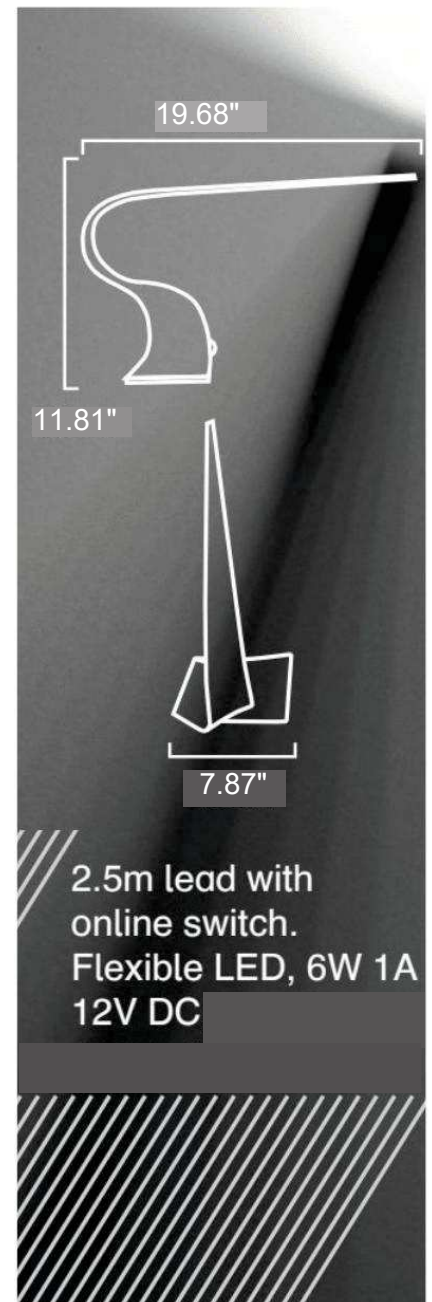

Ruray

Ruray desk light is inspired by the roaring waves off the Irish coast. It is an efficient LED desklight offering stripe lighting along its length.

When landscape it performs as a perfect desk light or as a ambient wall washer when positioned vertically. Each of these hand finished lights are signed and numbered.

Available in white, black, copper and graphite.

Design	Shane Holland Design Workshops
Materials	Aluminium
Colour	White, black, copper and graphite.
Cable Length	2.5m lead with online switch.
Lamp included	Yes
Flexible LED 6W lamp	Yes
Dimmable	No

Width	19.68"
Height	11.81"
Depth	7.87"
Weight	2.2 lbs

100 Lamp Light Circle Summerville, SC 29483 800-221-9092
www.aamsco.com

Shane Holland®
DESIGN WORKSHOPS