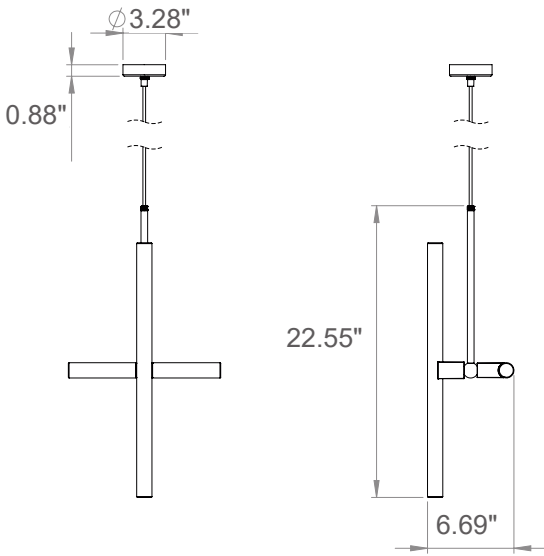

# axis

## s14d

design	RLON
materials	powder coated steel, glass
color	black
socket	s14d
cable length	9.8'
lamp included	yes
s14d LED lamps	12W total-885lm-2400K
dimnable	yes
dimmer	not included
width	11.81"
height	22.56"
depth	6.69"
operation voltage	120
protection type	IP20
energy efficiency	B

### variations

S14d LED lamp  
clear  
12" + 20"

S14d LED lamp  
opal  
12" + 20"

light track adapter  
MOQ 20pcs