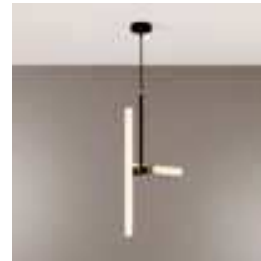

## s14d

design	RLON
materials	powder coated steel, glass
color	black
socket	s14d
cable length	9.8'
lamp included	yes
s14d LED lamps	12W total-885lm-2400K
dimnable	yes
dimmer	not included
width	11.81"
height	22.56"
depth	6.69"
operation voltage	120
protection type	IP20
energy efficiency	B

### variations

S14d LED lamp  
clear  
12" + 20"

S14d LED lamp  
opal  
12" + 20"

light track adapter  
MOQ 20pcs