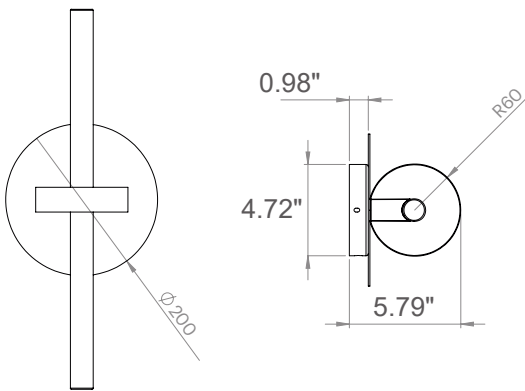

equator

s14d

design	RLON
materials	powder coated steel, glass, brass
color	gold, black
socket	s14d
lamp included	yes
s14d LED lamp	7W-535lm-2400K
dimnable	yes
dimmer	not included
width	7.87"
height	19.68"
depth	5.79"
operation voltage	120
protection type	IP20
energy efficiency	B

variations

S14d LED lamp
clear
19.68"

S14d LED lamp
opal
19.68"