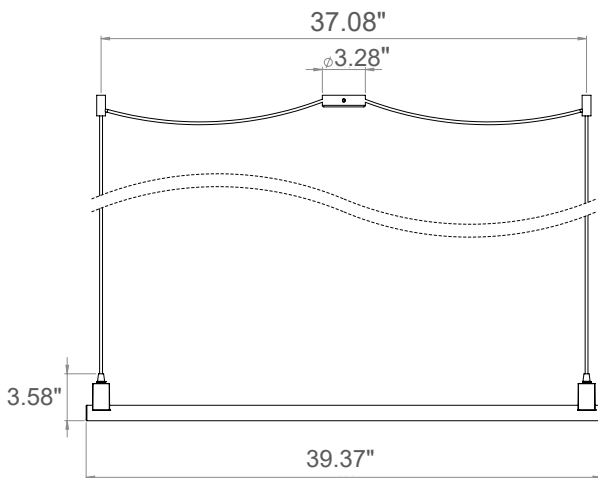

floating ray

s14s

design	RLON
materials	glass
color	black
socket	s14s
cable length	7.87"
lamp included	yes
s14s LED lamp	13W-1000lm-2400K or 3500K
dimnable	yes
dimmer	not included
width	39.37"
height	4.72"
depth	1.18"
operation voltage	120
protection type	IP20
energy efficiency	B

variations

S14s LED lamp
clear
39.37"

S14s LED lamp
opal
39.37"

light track adapter
MOQ 20pcs