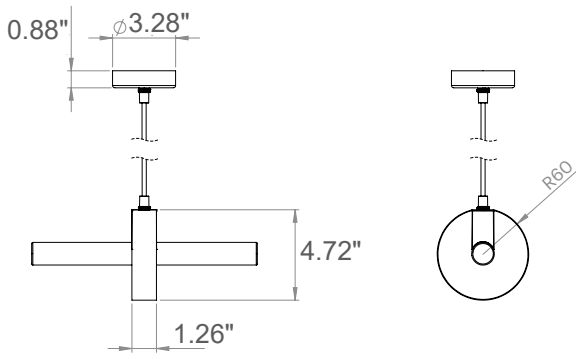

level

s14d

design	RLON
materials	powder coated steel, glass
color	black
socket	s14d
cable length	11.81"
lamp included	yes
s14d LED lamp	5W-350lm-2400K
dimnable	yes
dimmer	not included
width	11.81"
height	4.72"
depth	4.72"
operation voltage	120
protection type	IP20
energy efficiency	B

variations

S14d LED lamp
clear
11.81"

S14d LED lamp
opal
11.81"

light track adapter
MOQ 20pcs