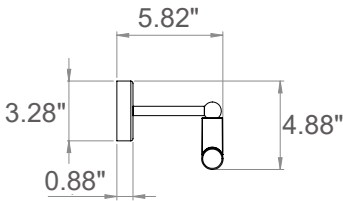

piano

s14d

design	RLON
materials	powder coated steel, glass
color	black
socket	s14d
lamp included	yes
s14d LED lamp	5W-350lm-2400K
dimmable	yes
dimmer	not included
width	11.81"
height	4.88"
depth	5.82"
operation voltage	120
protection type	IP20
energy efficiency	B

variations

S14d LED lamp
clear
11.81"

S14d LED lamp
opal
11.81"