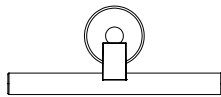

piano

s14d

design	RLON
materials	powder coated steel, glass
color	black
socket	s14d
lamp included	yes
s14d LED lamp	5W-350lm-2400K
dimmable	yes
dimmer	not included
width	11.81"
height	4.88"
depth	5.82"
operation voltage	120
protection type	IP20
energy efficiency	B