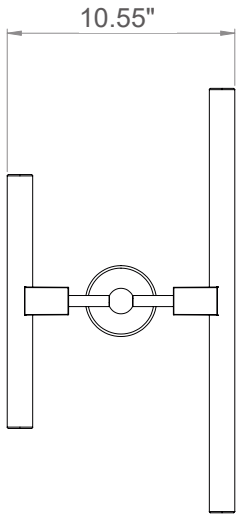

voltage

s14d

design	RLON
materials	powder coated steel, glass
color	black
socket	s14d
lamp included	yes
s14d LED lamp	1x5W-350lm-2400K 1x7W-535lm-2400K
dimnable	yes
dimmer	not included
width (in mm)	10.55"
height (in mm)	19.68"
depth (in mm)	3.94"
operation voltage	120
protection type	IP20

variations

S14d LED lamp
clear
11.81" and 19.68"

S14d LED lamp
opal
11.81" and 19.68"