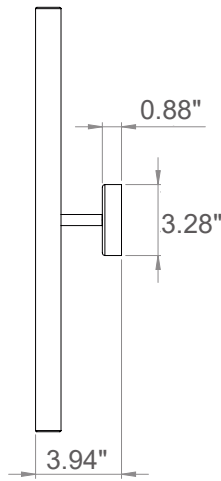

voltage

s14d

design	RLON
materials	powder coated steel, glass
color	black
socket	s14d
lamp included	yes
s14d LED lamp	1x5W-350lm-2400K 1x7W-535lm-2400K
dimnable	yes
dimmer	not included
width (in mm)	10.55"
height (in mm)	19.68"
depth (in mm)	3.94"
operation voltage	120
protection type	IP20

variations

S14d LED lamp
clear
11.81" and 19.68"

S14d LED lamp
opal
11.81" and 19.68"