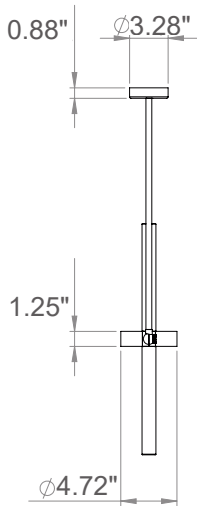

wiper

s14d

design	RLON
materials	powder coated steel, glass
color	black
socket	s14d
lamp included	yes
s14d LED lamp	7W-535lm-2400K or 3500K
dimmmable	yes
dimmer	not included
width (in mm)	4.72"
height (in mm)	31.22"
depth (in mm)	5.79"
operation voltage	120
protection type	IP20
energy efficiency	B

variations

S14d LED lamp
clear
19.68"

S14d LED lamp
opal
19.68"