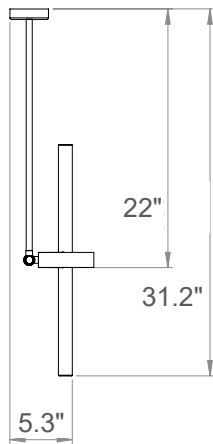

wiper

s14d

design	RLON
materials	powder coated steel, glass
color	black
socket	s14d
lamp included	yes
s14d LED lamp	7W-535lm-2400K or 3500K
dimmmable	yes
dimmer	not included
width (in mm)	4.72"
height (in mm)	31.22"
depth (in mm)	5.79"
operation voltage	120
protection type	IP20
energy efficiency	B

variations

S14d LED lamp
clear
19.68"

S14d LED lamp
opal
19.68"