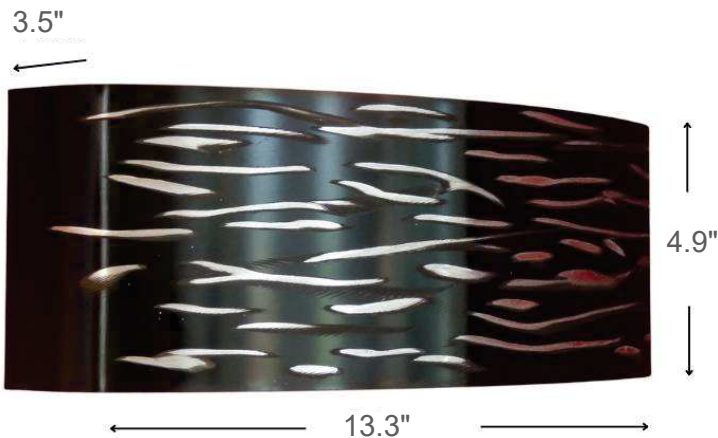

Ska

Ska is an up and down wall light which uses two G23 11watt lightbulbs to give a soft, wall-washing light.

Presented in hammered copper, a signature of our workshop style, this light offers a warm look for any interior. We also make Ska with a ground black and silver shade which wears the careful marks of the metal workshop as decoration.

This light has been featured as a central component of a showcase of new Irish Design in the Dublin Chamber of Commerce and brings an authentic touch of craftsmanship to any home. We use two lightbulbs and twin ballasts, set in a formed and frosted acrylic mount which diffuses and softens the light.

Design	Shane Holland Design Workshops
Materials	Hammered copper, black steel.
Colour	Copper or black.
Lamp included	Yes
Two G23 11w lamps	CFL
Dimmable	No

Width	13.3"
Height	4.9"
Depth	3.5"
Weight	2.2 lbs