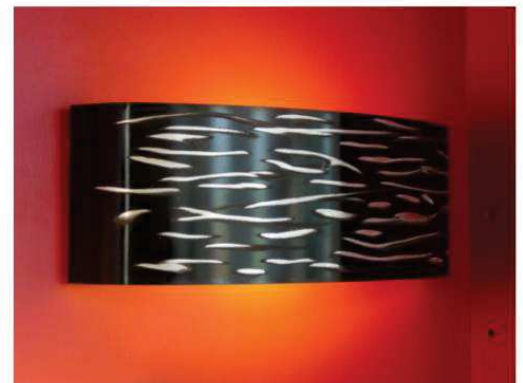

Ska

Ska is an up and down wall light which uses two G23 11watt lightbulbs to give a soft, wall-washing light.

Presented in hammered copper, a signature of our workshop style, this light offers a warm look for any interior. We also make Ska with a ground black and silver shade which wears the careful marks of the metal workshop as decoration.

This light has been featured as a central component of a showcase of new Irish Design in the Dublin Chamber of Commerce and brings an authentic touch of craftsmanship to any home. We use two lightbulbs and twin ballasts, set in a formed and frosted acrylic mount which diffuses and softens the light.

Design	Shane Holland Design Workshops
Materials	Hammered copper, black steel.
Colour	Copper or black.
Lamp included	Yes
Two G23 11w lamps	CFL
Dimmable	No

Width	13.3"
Height	4.9"
Depth	3.5"
Weight	2.2 lbs