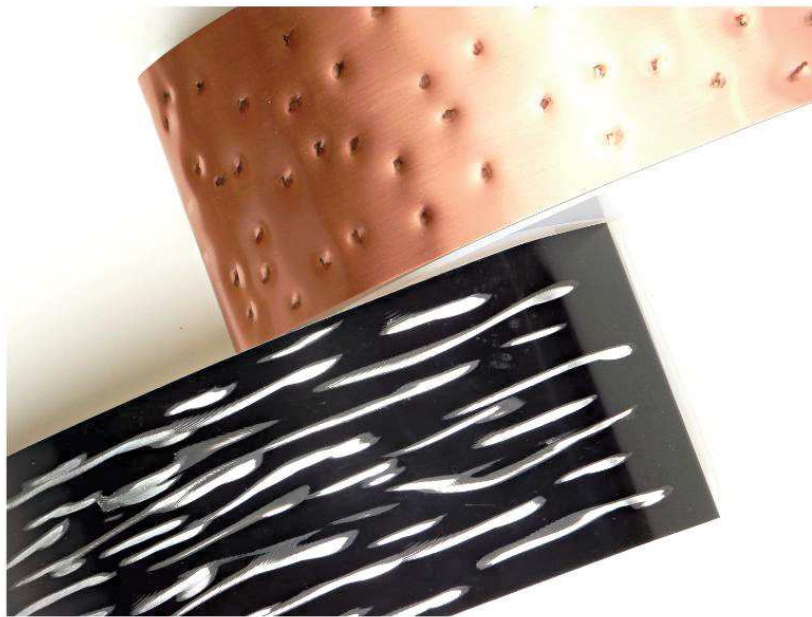

Ska

Ska is an up and down wall light which uses two G23 11watt lightbulbs to give a soft, wall-washing light.

Presented in hammered copper, a signature of our workshop style, this light offers a warm look for any interior. We also make Ska with a ground black and silver shade which wears the careful marks of the metal workshop as decoration.

This light has been featured as a central component of a showcase of new Irish Design in the Dublin Chamber of Commerce and brings an authentic touch of craftsmanship to any home. We use two lightbulbs and twin ballasts, set in a formed and frosted acrylic mount which diffuses and softens the light.

Design	Shane Holland Design Workshops
Materials	Hammered copper, black steel.
Colour	Copper or black.
Lamp included	Yes
Two G23 11w lamps	CFL
Dimmable	No

Width	13.3"
Height	4.9"
Depth	3.5"
Weight	2.2 lbs