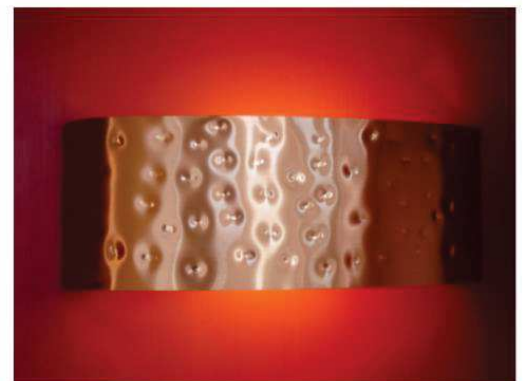

Ska

Ska is an up and down wall light which uses two G23 11watt lightbulbs to give a soft, wall-washing light.

Presented in hammered copper, a signature of our workshop style, this light offers a warm look for any interior. We also make Ska with a ground black and silver shade which wears the careful marks of the metal workshop as decoration.

This light has been featured as a central component of a showcase of new Irish Design in the Dublin Chamber of Commerce and brings an authentic touch of craftsmanship to any home. We use two lightbulbs and twin ballasts, set in a formed and frosted acrylic mount which diffuses and softens the light.

Design	Shane Holland Design Workshops
Materials	Hammered copper, black steel.
Colour	Copper or black.
Lamp included	Yes
Two G23 11w lamps	CFL
Dimmable	No

Width	13.3"
Height	4.9"
Depth	3.5"
Weight	2.2 lbs