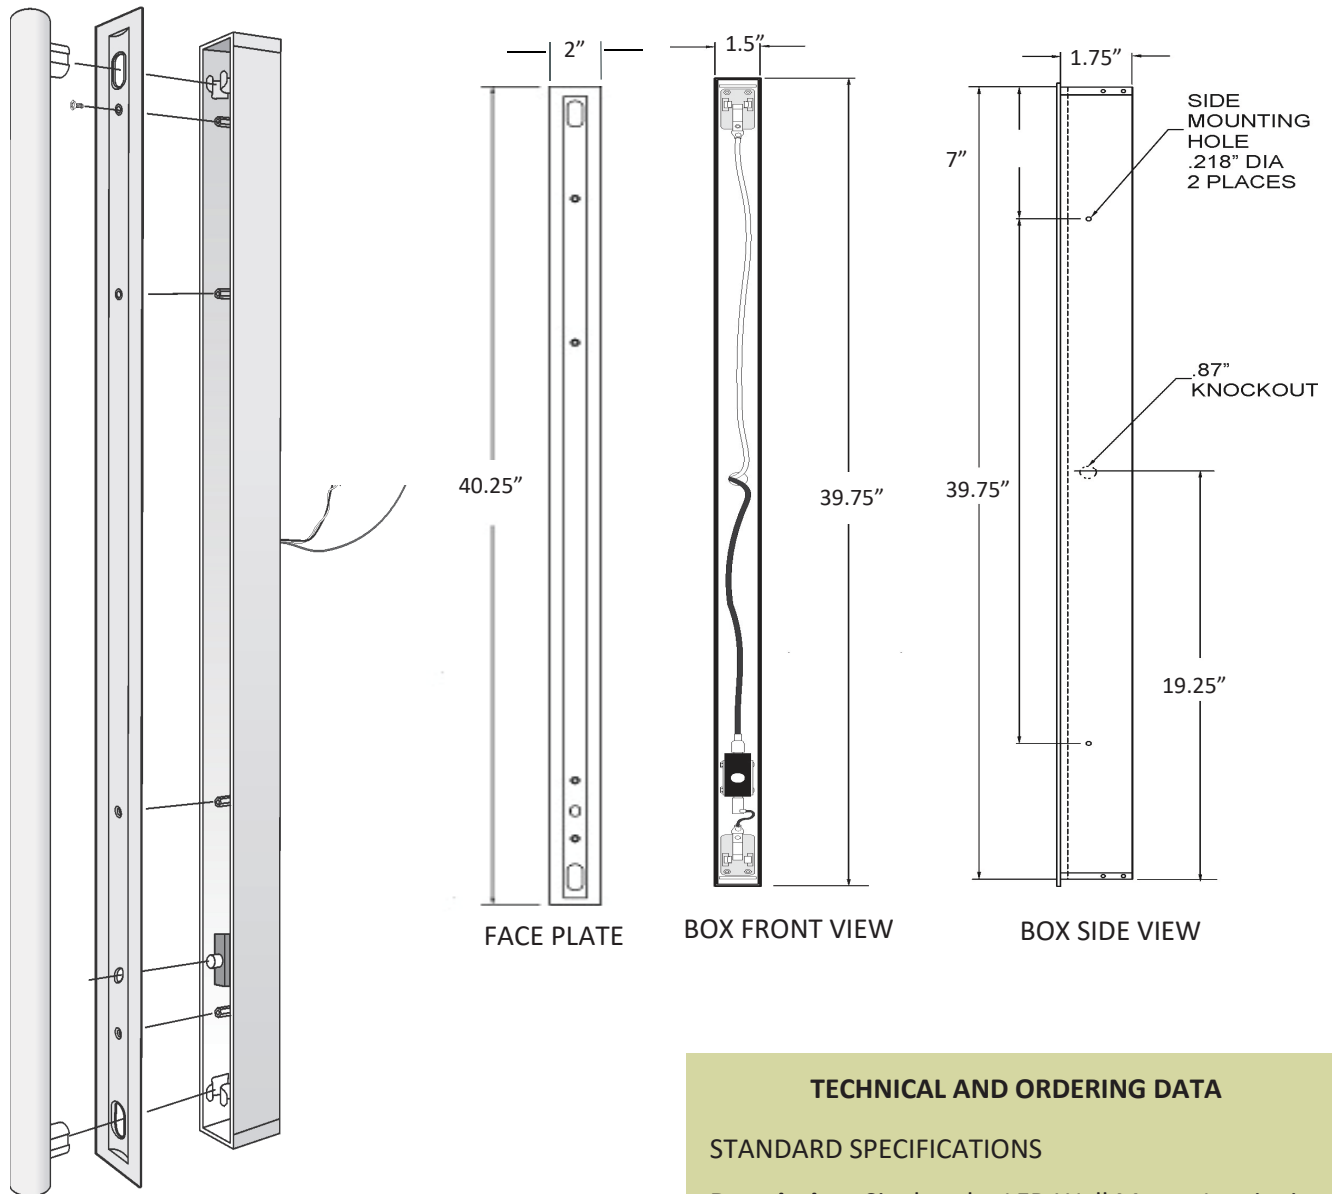

ALINEA[®] RECESSED LED WALL SCONCE

ALINEA LED wall sconce is now available in a recessed configuration. ALINEA recessed luminaire creates an unobtrusive illumination that blends seamlessly with walls and mirrors for a quietly elegant appearance.

AAMSCO LIGHTING, INC.

100 Lamp Light Circle • Summerville, SC 29483
Toll Free: 1-800-221-9092 • Fax: 843-278-0001
www.aamsco.com

ALINEA[®] RECESSED WALL SCONCE

TECHNICAL AND ORDERING DATA

STANDARD SPECIFICATIONS

Description: Single tube LED Wall Mount Luminaire

Material: ¼" thick extruded aluminum face plate/galvanized steel box

Finish: Satin Silver. Other finishes available; consult factory.

Mounting: Recessed mounting to a standard J box

Lamping: 1 x Alinea[®] LED inserted into 2 concealed S14s sockets. Safety switch automatically disconnects electricity upon lamp removal.

Voltage: 120V

UL listed for damp locations

Ordering code: 100CM SS-REC