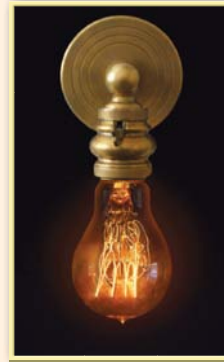

Light Bulbs

Authentically detailed exactly like the originals invented by Thomas Alva Edison, these bulbs are authentic right down to their looped filaments and hand-exhausted tips. Ferrowatt's historic lamps are just the right finishing touch of authenticity to Victorian and Art Nouveau fixtures. Ideal for museums, historic preservation projects, traditional hotels, period homes and theatres.

F1907
15W 120V 35 lumens

F1900
40W 120V 135 lumens

F1910
40W 120V 135 lumens
60W 120V 280 lumens

F1920Q
40W 120V 135 lumens
60W 120V 280 lumens

F1920
30W 120V 200 lumens
60W 120V 280 lumens

F1893
70W 120V 138 lumens