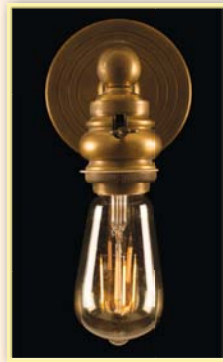

Light Bulbs

Authentically detailed exactly like the originals invented by Thomas Alva Edison, these bulbs are authentic right down to their looped filaments and hand-exhausted tips. Ferrowatt's historic lamps are just the right finishing touch of authenticity to Victorian and Art Nouveau fixtures. Ideal for museums, historic preservation projects, traditional hotels, period homes and theatres.

F15 DECORA
15W 120V 35 lumens

F1905
15W 120V 35 lumens

BALL O FIRE
15W 120V 35 lumens

F1930
30W 120V 200 lumens

TESLA
30W 120V 200 lumens

LED-G30HYBRID-DIM
4W 120V 320 lumens
6W 120V 480 lumens

LED-ST64HYBRID-DIM
4W 120V 320 lumens
6W 120V 480 lumens