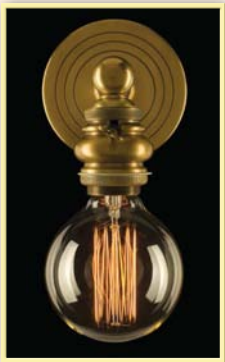

Light Bulbs

Authentically detailed exactly like the originals invented by Thomas Alva Edison, these bulbs are authentic right down to their looped filaments and hand-exhausted tips. Ferrowatt's historic lamps are just the right finishing touch of authenticity to Victorian and Art Nouveau fixtures. Ideal for museums, historic preservation projects, traditional hotels, period homes and theatres.

F15 DECORA
15W 120V 35 lumens

F1905
15W 120V 35 lumens

BALL O FIRE
15W 120V 35 lumens

F1930
30W 120V 200 lumens

TESLA
30W 120V 200 lumens

LED-G30HYBRID-DIM
4W 120V 320 lumens
6W 120V 480 lumens

LED-ST64HYBRID-DIM
4W 120V 320 lumens
6W 120V 480 lumens