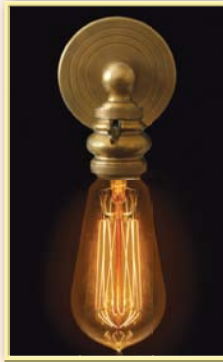

Light Bulbs

Authentically detailed exactly like the originals invented by Thomas Alva Edison, these bulbs are authentic right down to their looped filaments and hand-exhausted tips. Ferrowatt's historic lamps are just the right finishing touch of authenticity to Victorian and Art Nouveau fixtures. Ideal for museums, historic preservation projects, traditional hotels, period homes and theatres.

F1907
15W 120V 35 lumens

F1900
40W 120V 135 lumens

F1910
40W 120V 135 lumens
60W 120V 280 lumens

F1920Q
40W 120V 135 lumens
60W 120V 280 lumens

F1920
30W 120V 200 lumens
60W 120V 280 lumens

F1893
70W 120V 138 lumens