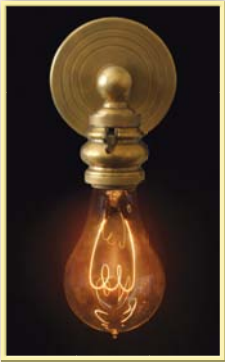

Light Bulbs

Authentically detailed exactly like the originals invented by Thomas Alva Edison, these bulbs are authentic right down to their looped filaments and hand-exhausted tips. Ferrowatt's historic lamps are just the right finishing touch of authenticity to Victorian and Art Nouveau fixtures. Ideal for museums, historic preservation projects, traditional hotels, period homes and theatres.

F1907
15W 120V 35 lumens

F1900
40W 120V 135 lumens

F1910
40W 120V 135 lumens
60W 120V 280 lumens

F1920Q
40W 120V 135 lumens
60W 120V 280 lumens

F1920
30W 120V 200 lumens
60W 120V 280 lumens

F1893
70W 120V 138 lumens

F15 DECORA
15W 120V 35 lumens

F1905
15W 120V 35 lumens

BALL O FIRE
15W 120V 35 lumens

F1930
30W 120V 200 lumens

TESLA
30W 120V 200 lumens

LED-G30HYBRID-DIM
4W 120V 320 lumens
6W 120V 480 lumens

LED-ST64HYBRID-DIM
4W 120V 320 lumens
6W 120V 480 lumens