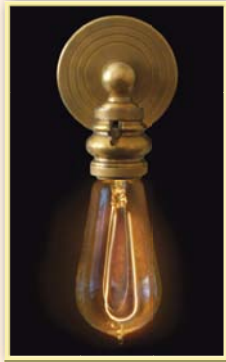

Light Bulbs

Authentically detailed exactly like the originals invented by Thomas Alva Edison, these bulbs are authentic right down to their looped filaments and hand-exhausted tips. Ferrowatt's historic lamps are just the right finishing touch of authenticity to Victorian and Art Nouveau fixtures. Ideal for museums, historic preservation projects, traditional hotels, period homes and theatres.

F1907
15W 120V 35 lumens

F1900
40W 120V 135 lumens

F1910
40W 120V 135 lumens
60W 120V 280 lumens

F1920Q
40W 120V 135 lumens
60W 120V 280 lumens

F1920
30W 120V 200 lumens
60W 120V 280 lumens

F1893
70W 120V 138 lumens