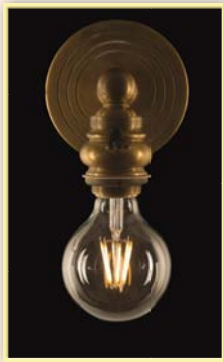

Light Bulbs

Authentically detailed exactly like the originals invented by Thomas Alva Edison, these bulbs are authentic right down to their looped filaments and hand-exhausted tips. Ferrowatt's historic lamps are just the right finishing touch of authenticity to Victorian and Art Nouveau fixtures. Ideal for museums, historic preservation projects, traditional hotels, period homes and theatres.

F1907
15W 120V 35 lumens

F1900
40W 120V 135 lumens

F1910
40W 120V 135 lumens
60W 120V 280 lumens

F1920Q
40W 120V 135 lumens
60W 120V 280 lumens

F1920
30W 120V 200 lumens
60W 120V 280 lumens

F1893
70W 120V 138 lumens

F15 DECORA
15W 120V 35 lumens

F1905
15W 120V 35 lumens

BALL O FIRE
15W 120V 35 lumens

F1930
30W 120V 200 lumens

TESLA
30W 120V 200 lumens

LED-G30HYBRID-DIM
4W 120V 320 lumens
6W 120V 480 lumens

LED-ST64HYBRID-DIM
4W 120V 320 lumens
6W 120V 480 lumens