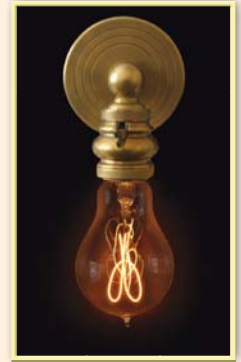

Light Bulbs

Authentically detailed exactly like the originals invented by Thomas Alva Edison, these bulbs are authentic right down to their looped filaments and hand-exhausted tips. Ferrowatt's historic lamps are just the right finishing touch of authenticity to Victorian and Art Nouveau fixtures. Ideal for museums, historic preservation projects, traditional hotels, period homes and theatres.

F1907
15W 120V 35 lumens

F1900
40W 120V 135 lumens

F1910
40W 120V 135 lumens
60W 120V 280 lumens

F1920Q
40W 120V 135 lumens
60W 120V 280 lumens

F1920
30W 120V 200 lumens
60W 120V 280 lumens

F1893
70W 120V 138 lumens

F15 DECORA
15W 120V 35 lumens

F1905
15W 120V 35 lumens

BALL O FIRE
15W 120V 35 lumens

F1930
30W 120V 200 lumens

TESLA
30W 120V 200 lumens

LED-G30HYBRID-DIM
4W 120V 320 lumens
6W 120V 480 lumens

LED-ST64HYBRID-DIM
4W 120V 320 lumens
6W 120V 480 lumens