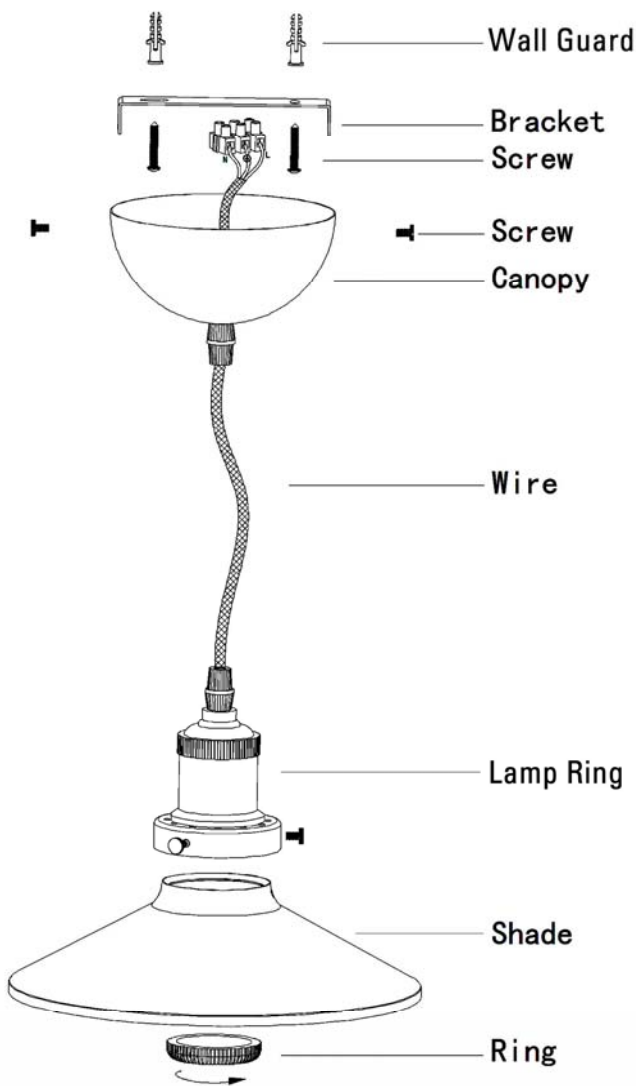

Umbra Pendant

The Umbra pendant can be interpreted as either early American or modern contemporary, whichever suits your style!

This versatile, single lamp pendant boasts a mirrored shade to further enhance the light output of any lamp.

The timeless look of this pendant will enhance the architectural features of any home.

100 Lamp Light Circle, Summerville, SC 29483
Tel: (843) 278-0000 · Fax: (843) 278-0001
www.Ferrowatt.com

Ferrowatt is a registered Trademark of Aamsco Lighting, Inc.

STANDARD SPECIFICATIONS

Voltage: 120V

Lamping: 40W max. medium screw base. Best when used with a Ferrowatt Antique Lamp.

Mounting: To be affixed to a standard 4" J box or smaller.

UL Listing: For dry locations. **Color:** Gunmetal

IMPORTANT SAFETY INSTRUCTIONS

RECOMMEND INSTALLATION BY A LICENSED ELECTRICIAN.

To avoid the risk of fire, do not exceed the recommended wattage.

WARNING: All wires are connected. When unpacking, be careful not to pull wires as a bad connection may result. Do not connect electricity until your lamp is fully assembled. To reduce the risk of fire, electrical shock, or personal injury, always turn off lamp and allow it to cool prior to replacing light bulb. Do not touch bulb when fixture is turned on or look directly at the bulb. Keep flammable materials away.