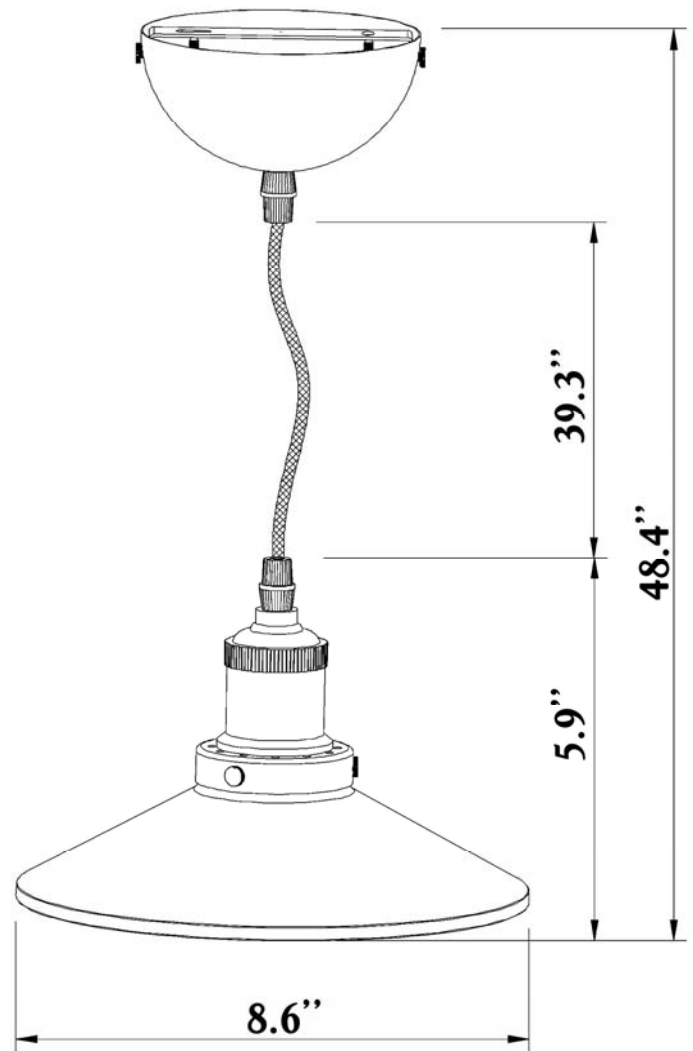

Umbra Pendant

The Umbra pendant can be interpreted as either early American or modern contemporary, whichever suits your style!

This versatile, single lamp pendant boasts a mirrored shade to further enhance the light output of any lamp.

The timeless look of this pendant will enhance the architectural features of any home.

100 Lamp Light Circle, Summerville, SC 29483
Tel: (843) 278-0000 · Fax: (843) 278-0001
www.Ferrowatt.com

Ferrowatt is a registered Trademark of Aamsco Lighting, Inc.

STANDARD SPECIFICATIONS

Voltage: 120V

Lamping: 40W max. medium screw base. Best when used with a Ferrowatt Antique Lamp.

Mounting: To be affixed to a standard 4" J box or smaller.

UL Listing: For dry locations. **Color:** Gunmetal