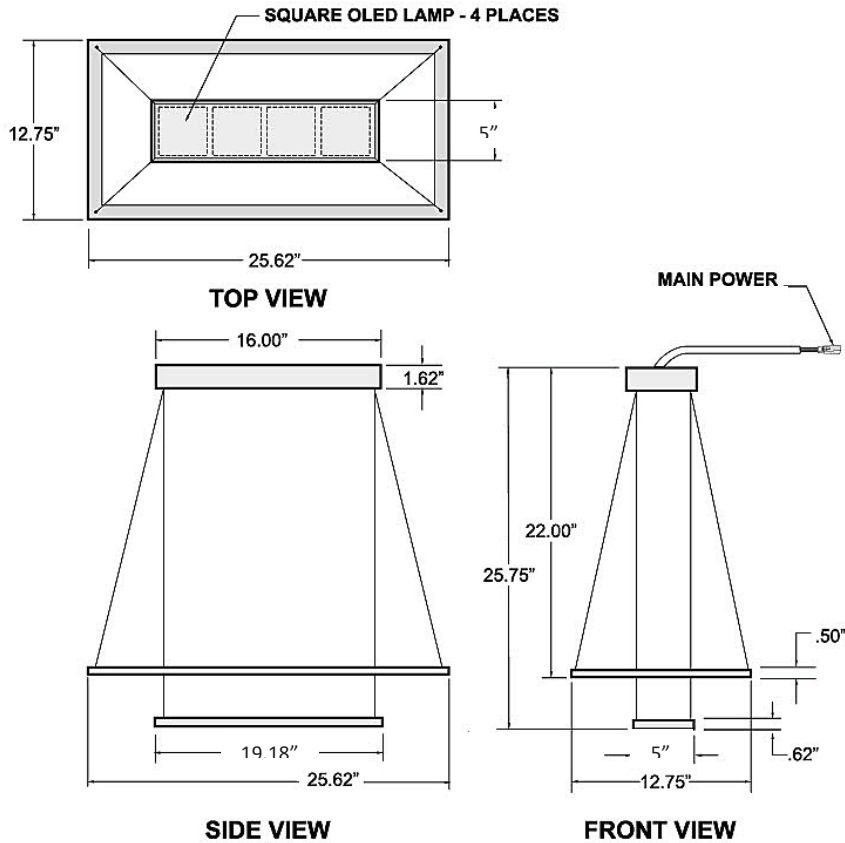

# GRAVITY DUAL PENDANT

#### OUTER PENDANT

**Light Source:** LED strip  
**Voltage:** 120V  
**Total Power:** 28W  
**Total Lumens:** 2134lm  
**Color Temperature:** 3000K (4000K available)  
**CRI:** >90  
**Dimmable:** 0-10V  
**Finish:** Brushed aluminum  
**Mounting:** Ceiling mount