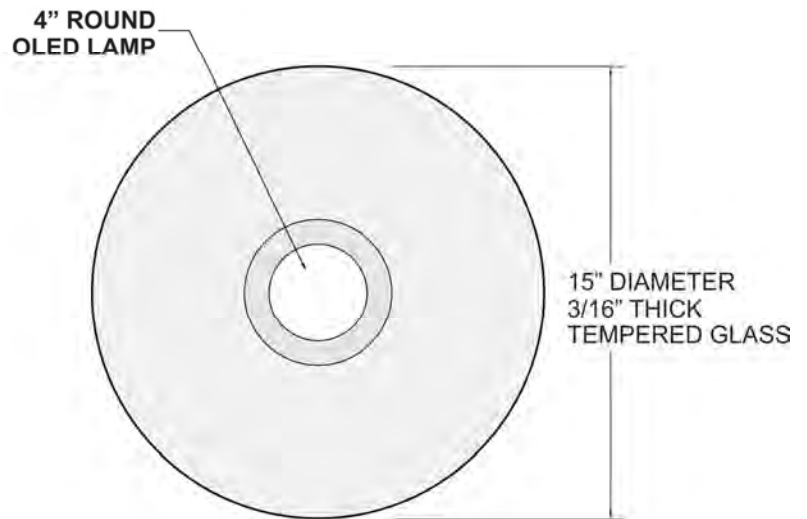

TECHNICAL SPECIFICATIONS

Model No. ODYSSEY OLED PENDANT

Light Source: OLED Panel

Voltage: 120V

Total Power: 4W

Total Lumens: 300lm

Color Temperature: 3000K (4000K available)

CRI: >90

Dimmable: 0-10V

Finish: Brushed Aluminum Canopy

Mounting: Ceiling mount

SIDE VIEW

BOTTOM VIEW