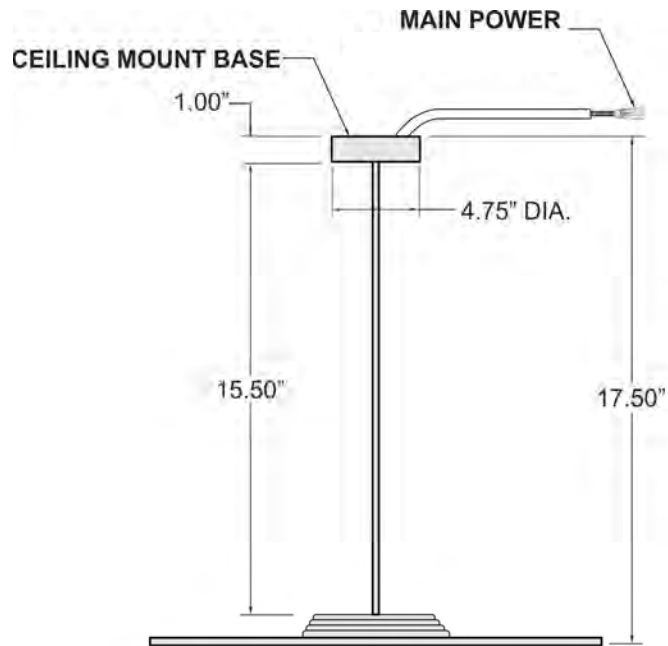

TECHNICAL SPECIFICATIONS

Model No. ODYSSEY OLED PENDANT

Light Source: OLED Panel

Voltage: 120V

Total Power: 4W

Total Lumens: 300lm

Color Temperature: 3000K (4000K available)

CRI: >90

Dimmable: 0-10V

Finish: Brushed Aluminum Canopy

Mounting: Ceiling mount

SIDE VIEW

BOTTOM VIEW