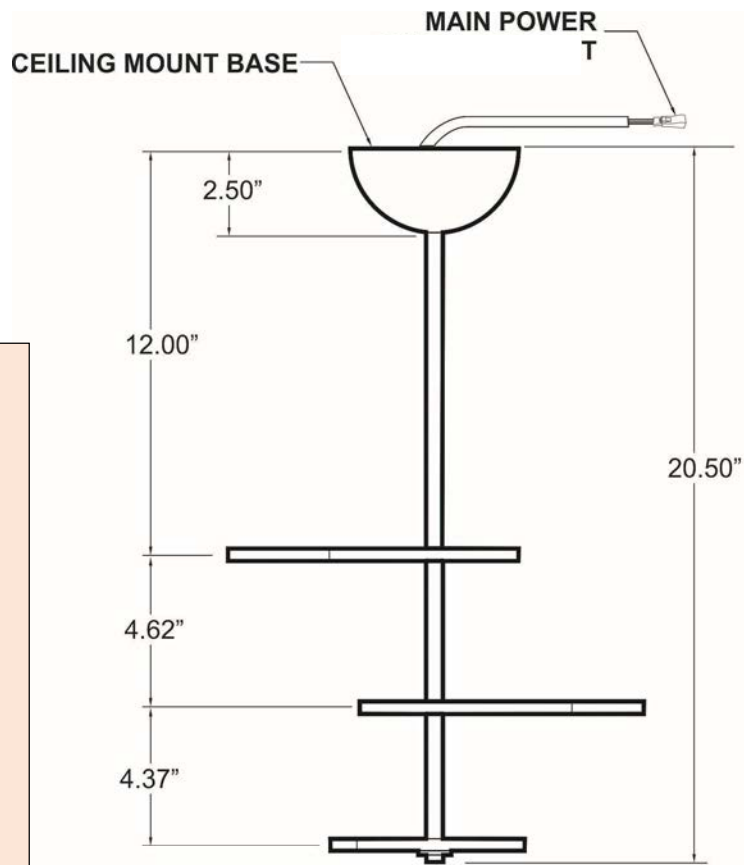

www.aamsco.com

STEPS OLED PENDANT

TECHNICAL SPECIFICATIONS

Model No. STEPPS OLED PENDANT

Light Source: OLED Panels X 3

Voltage: 120V

Total Power: 12W (4W per panel)

Total Lumens: 900lm (300lm per panel)

Color Temperature: 3000K (4000K available)

CRI: >90

Dimmable: 0-10V

Finish: Brushed Aluminum

Mounting: Ceiling mount

SQUARE
OLED LAMP
3 PLACES